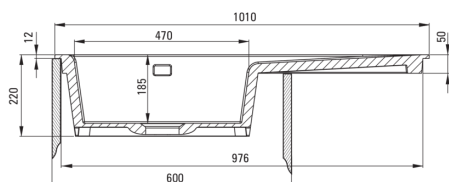

Features:

- **ATTENTION!** Before cutting a hole in the tabletop to install the sink, take into account the actual dimensions of the model you purchased.
- Hard and durable ceramics does not lose its properties with long use
- The sink is equipped with fittings with a connection to the dishwasher
- Accessories with automatic shut-off of the drain
- Dedicated cleaning agent, safe for cleaned surfaces
- Space-saving siphon which facilitates e.g. sorting waste
- The exceptionally spacious and deep bowl will even accommodate trays taken out of the oven