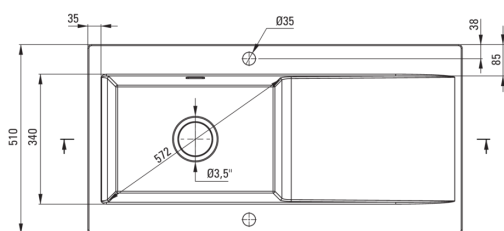

Features:

- **ATTENTION!** Before cutting a hole in the tabletop to install the sink, take into account the actual dimensions of the model you purchased.
- Hard and durable ceramics does not lose its properties with long use
- The sink is equipped with fittings with a connection to the dishwasher
- Accessories with automatic shut-off of the drain
- Dedicated cleaning agent, safe for cleaned surfaces
- Space-saving siphon which facilitates e.g. sorting waste
- The exceptionally spacious and deep bowl will even accommodate trays taken out of the oven