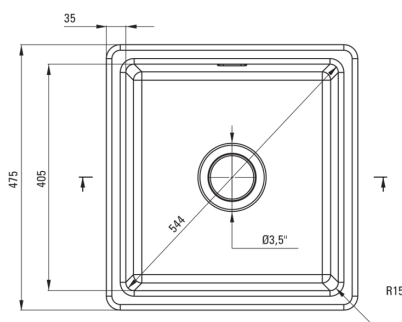

SABOR

Ceramic sink, 1-bowl

Product code: ZCB_C103

EAN: 5907650878001

Color: en_cappuccino mat

Warranty [years]: 2

Sink

Finish	cappuccino
Surface type	matte
Material	ceramic
Installation method	inset, under mounted
Number of bowls	1
Minimum cabinet width [mm]	500
Width [mm]	475
Length [mm]	450
Height [mm]	215
Bowl depth [mm]	180
Cut-out length [mm]	430
Cut-out width [mm]	455
Equipped with accessories	Yes

Sink waste kit

Finish	steel
Plug type	manual
Low siphon/ space saver	Yes
Possibility to connect a dishwasher/ washing machine	Yes

Features:

- **ATTENTION!** Before cutting a hole in the tabletop to install the sink, take into account the actual dimensions of the model you purchased.
- Hard and durable ceramics does not lose its properties with long use
- The sink is equipped with fittings with a connection to the dishwasher
- Dedicated cleaning agent, safe for cleaned surfaces
- Space-saving siphon which facilitates e.g. sorting waste