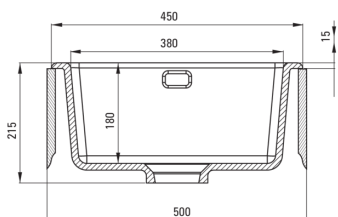

SABOR

Ceramic sink, 1-bowl

Product code: ZCB_C103

EAN: 5907650878001

Color: en_cappuccino mat

Warranty [years]: 2

Sink

Finish	cappuccino
Surface type	matte
Material	ceramic
Installation method	inset, under mounted
Number of bowls	1
Minimum cabinet width [mm]	500
Width [mm]	475
Length [mm]	450
Height [mm]	215
Bowl depth [mm]	180
Cut-out length [mm]	430
Cut-out width [mm]	455
Equipped with accessories	Yes

Sink waste kit

Finish	steel
Plug type	manual
Low siphon/ space saver	Yes
Possibility to connect a dishwasher/ washing machine	Yes

Features:

- **ATTENTION!** Before cutting a hole in the tabletop to install the sink, take into account the actual dimensions of the model you purchased.
- Hard and durable ceramics does not lose its properties with long use
- The sink is equipped with fittings with a connection to the dishwasher
- Dedicated cleaning agent, safe for cleaned surfaces
- Space-saving siphon which facilitates e.g. sorting waste