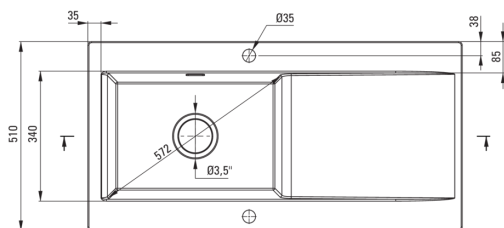

Features:

- ATTENTION! Before cutting a hole in the tabletop to install the sink, take into account the actual dimensions of the model you purchased.
- Hard and durable ceramics does not lose its properties with long use
- The sink is equipped with fittings with a connection to the dishwasher
- Accessories with automatic shut-off of the drain
- The exceptionally spacious and deep bowl will even accommodate trays taken out of the oven
- Dedicated cleaning agent, safe for cleaned surfaces
- Space-saving siphon which facilitates e.g. sorting waste