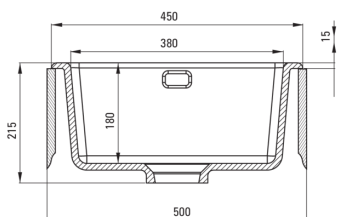

SABOR

Ceramic sink, 1-bowl

Product code: ZCB_A103

EAN: 5907650877998

Color: bianco

Warranty [years]: 2

Sink

Finish	bianco
Surface type	matte
Material	ceramic
Installation method	inset, under mounted
Number of bowls	1
Minimum cabinet width [mm]	500
Width [mm]	475
Length [mm]	450
Height [mm]	215
Bowl depth [mm]	180
Cut-out length [mm]	430
Cut-out width [mm]	455
Equipped with accessories	Yes

Sink waste kit

Finish	steel
Plug type	manual
Low siphon/ space saver	Yes
Possibility to connect a dishwasher/ washing machine	Yes

Features:

- ATTENTION! Before cutting a hole in the tabletop to install the sink, take into account the actual dimensions of the model you purchased.
- Hard and durable ceramics does not lose its properties with long use
- The sink is equipped with fittings with a connection to the dishwasher
- Dedicated cleaning agent, safe for cleaned surfaces
- Space-saving siphon which facilitates e.g. sorting waste