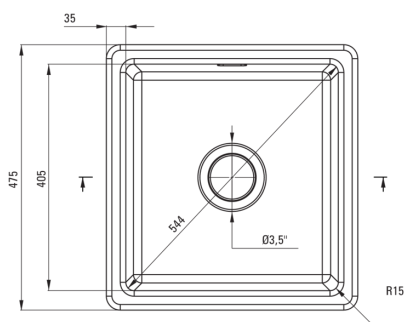

SABOR

Ceramic sink, 1-bowl

Product code: ZCB_A103

EAN: 5907650877998

Color: bianco

Warranty [years]: 2

Sink

Finish	bianco
Surface type	matte
Material	ceramic
Installation method	inset, under mounted
Number of bowls	1
Minimum cabinet width [mm]	500
Width [mm]	475
Length [mm]	450
Height [mm]	215
Bowl depth [mm]	180
Cut-out length [mm]	430
Cut-out width [mm]	455
Equipped with accessories	Yes

Sink waste kit

Finish	steel
Plug type	manual
Low siphon/ space saver	Yes
Possibility to connect a dishwasher/ washing machine	Yes

Features:

- ATTENTION! Before cutting a hole in the tabletop to install the sink, take into account the actual dimensions of the model you purchased.
- Hard and durable ceramics does not lose its properties with long use
- The sink is equipped with fittings with a connection to the dishwasher
- Dedicated cleaning agent, safe for cleaned surfaces
- Space-saving siphon which facilitates e.g. sorting waste