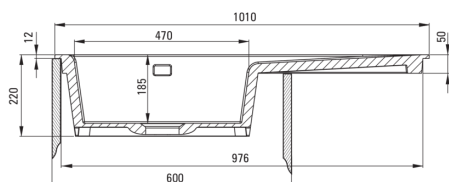

Features:

- ATTENTION! Before cutting a hole in the tabletop to install the sink, take into account the actual dimensions of the model you purchased.
- Hard and durable ceramics does not lose its properties with long use
- The sink is equipped with fittings with a connection to the dishwasher
- Accessories with automatic shut-off of the drain
- The exceptionally spacious and deep bowl will even accommodate trays taken out of the oven
- Dedicated cleaning agent, safe for cleaned surfaces
- Space-saving siphon which facilitates e.g. sorting waste