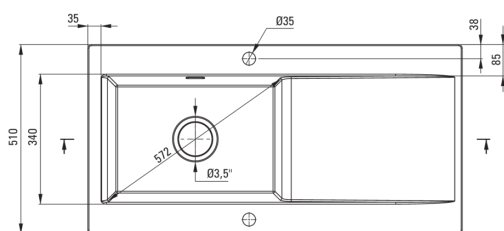

Features:

- ATTENTION! Before cutting a hole in the tabletop to install the sink, take into account the actual dimensions of the model you purchased.
- Hard and durable ceramics does not lose its properties with long use
- The sink is equipped with fittings with a connection to the dishwasher
- Accessories with automatic shut-off of the drain
- The exceptionally spacious and deep bowl will even accommodate trays taken out of the oven
- Dedicated cleaning agent, safe for cleaned surfaces
- Space-saving siphon which facilitates e.g. sorting waste