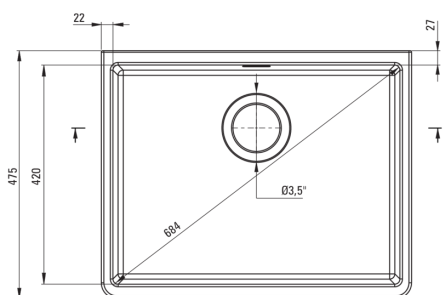

SABOR

Ceramic sink, 1-bowl

Product code: ZCB_610K

EAN: 5908212074046

Color: white

Warranty [years]: 2

Sink

Finish	white
Surface type	shine
Material	ceramic
Installation method	farmhouse, top mounted
Number of bowls	1
Minimum cabinet width [mm]	600
Width [mm]	475
Length [mm]	595
Height [mm]	220
Bowl depth [mm]	200
Equipped with accessories	Yes

Sink waste kit

Finish	steel
Plug type	manual
Low siphon/ space saver	Yes
Possibility to connect a dishwasher/ washing machine	Yes

Features:

- **ATTENTION!** Before cutting a hole in the tabletop to install the sink, take into account the actual dimensions of the model you purchased.
- **ATTENTION!** A special method of assembly - modular, standing. Details in the manual. Prepare a hole above the cupboard according to the dimensions of the sink. Perfect for a 60 cm cupboard.
- Hard and durable ceramics does not lose its properties with long use
- The sink is equipped with fittings with a connection to the dishwasher
- The exceptionally spacious and deep bowl will even accommodate trays taken out of the oven
- Dedicated cleaning agent, safe for cleaned surfaces
- Space-saving siphon which facilitates e.g. sorting waste