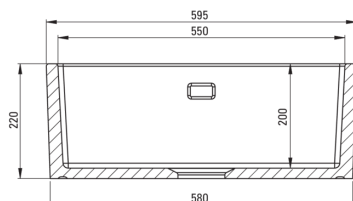

SABOR

Ceramic sink, 1-bowl

Product code: ZCB_610K

EAN: 5908212074046

Color: white

Warranty [years]: 2

Sink

Finish	white
Surface type	shine
Material	ceramic
Installation method	farmhouse, top mounted
Number of bowls	1
Minimum cabinet width [mm]	600
Width [mm]	475
Length [mm]	595
Height [mm]	220
Bowl depth [mm]	200
Equipped with accessories	Yes

Sink waste kit

Finish	steel
Plug type	manual
Low siphon/ space saver	Yes
Possibility to connect a dishwasher/ washing machine	Yes

Features:

- ATTENTION! Before cutting a hole in the tabletop to install the sink, take into account the actual dimensions of the model you purchased.
- ATTENTION! A special method of assembly - modular, standing. Details in the manual. Prepare a hole above the cupboard according to the dimensions of the sink. Perfect for a 60 cm cupboard.
- Hard and durable ceramics does not lose its properties with long use
- The sink is equipped with fittings with a connection to the dishwasher
- The exceptionally spacious and deep bowl will even accommodate trays taken out of the oven
- Dedicated cleaning agent, safe for cleaned surfaces
- Space-saving siphon which facilitates e.g. sorting waste