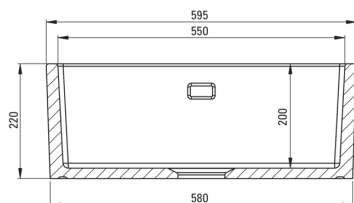

SABOR

Ceramic sink, 1-bowl

Product code: ZCB_610K

EAN: 5908212074046

Color: white

Warranty [years]: 2

Sink

Finish	white
Surface type	shine
Material	ceramic
Installation method	farmhouse, top mounted
Number of bowls	1
Minimum cabinet width [mm]	600
Width [mm]	475
Length [mm]	595
Height [mm]	220
Bowl depth [mm]	200
Equipped with accessories	Yes

Sink waste kit

Finish	steel
Plug type	manual
Low siphon/ space saver	Yes
Possibility to connect a dishwasher/ washing machine	Yes

Features:

- **ATTENTION!** Before cutting a hole in the tabletop to install the sink, take into account the actual dimensions of the model you purchased.
- **ATTENTION!** A special method of assembly - modular, standing. Details in the manual. Prepare a hole above the cupboard according to the dimensions of the sink. Perfect for a 60 cm cupboard.
- Hard and durable ceramics does not lose its properties with long use
- The sink is equipped with fittings with a connection to the dishwasher
- The exceptionally spacious and deep bowl will even accommodate trays taken out of the oven
- Dedicated cleaning agent, safe for cleaned surfaces
- Space-saving siphon which facilitates e.g. sorting waste