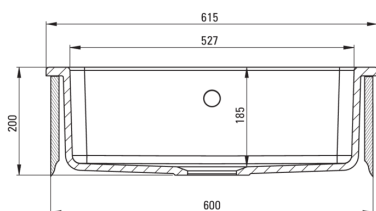

SABOR

Ceramic sink, 1-bowl

Product code: ZCB_610H

EAN: 5907650861065

Color: white

Warranty [years]: 2

Sink

Finish	white
Surface type	shine
Material	ceramic
Installation method	farmhouse
Number of bowls	1
Minimum cabinet width [mm]	600
Width [mm]	485
Length [mm]	615
Height [mm]	200
Bowl depth [mm]	185
Equipped with accessories	Yes
Number of holes	0
Number of pre-drilled holes	0

Sink waste kit

Finish	steel
Plug type	manual
Low siphon/ space saver	Yes
Possibility to connect a dishwasher/ washing machine	Yes

Features:

- ATTENTION! Before cutting a hole in the tabletop to install the sink, take into account the actual dimensions of the model you purchased.
- The sink is equipped with fittings with a connection to the dishwasher
- Hard and durable ceramics does not lose its properties with long use
- Space-saving siphon which facilitates e.g. sorting waste
- Dedicated cleaning agent, safe for cleaned surfaces