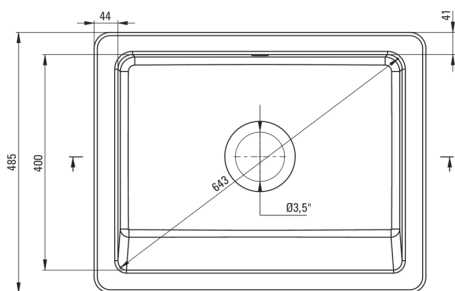

SABOR

Ceramic sink, 1-bowl

Product code: ZCB_610H

EAN: 5907650861065

Color: white

Warranty [years]: 2

Sink

Finish	white
Surface type	shine
Material	ceramic
Installation method	farmhouse
Number of bowls	1
Minimum cabinet width [mm]	600
Width [mm]	485
Length [mm]	615
Height [mm]	200
Bowl depth [mm]	185
Equipped with accessories	Yes
Number of holes	0
Number of pre-drilled holes	0

Sink waste kit

Finish	steel
Plug type	manual
Low siphon/ space saver	Yes
Possibility to connect a dishwasher/ washing machine	Yes

Features:

- ATTENTION! Before cutting a hole in the tabletop to install the sink, take into account the actual dimensions of the model you purchased.
- The sink is equipped with fittings with a connection to the dishwasher
- Hard and durable ceramics does not lose its properties with long use
- Space-saving siphon which facilitates e.g. sorting waste
- Dedicated cleaning agent, safe for cleaned surfaces