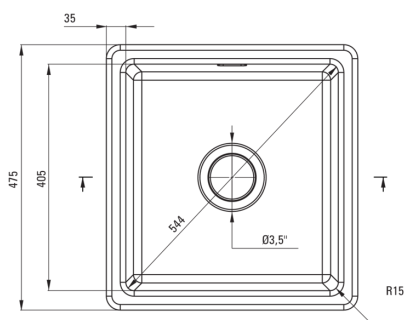

SABOR

Ceramic sink, 1-bowl

Product code: ZCB_6103

EAN: 5908212071779

Color: white

Warranty [years]: 2

Sink

Finish	white
Surface type	shine
Material	ceramic
Installation method	inset, under mounted
Number of bowls	1
Minimum cabinet width [mm]	500
Width [mm]	475
Length [mm]	450
Height [mm]	215
Bowl depth [mm]	180
Cut-out length [mm]	430
Cut-out width [mm]	455
Equipped with accessories	Yes

Sink waste kit

Finish	steel
Plug type	manual
Low siphon/ space saver	Yes
Possibility to connect a dishwasher/ washing machine	Yes

Features:

- ATTENTION! Before cutting a hole in the tabletop to install the sink, take into account the actual dimensions of the model you purchased.
- The sink is equipped with fittings with a connection to the dishwasher
- Hard and durable ceramics does not lose its properties with long use
- Dedicated cleaning agent, safe for cleaned surfaces
- Space-saving siphon which facilitates e.g. sorting waste