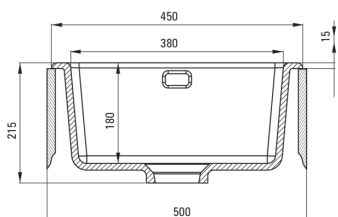

SABOR

Ceramic sink, 1-bowl

Product code: ZCB_6103

EAN: 5908212071779

Color: white

Warranty [years]: 2

Sink

Finish	white
Surface type	shine
Material	ceramic
Installation method	inset, under mounted
Number of bowls	1
Minimum cabinet width [mm]	500
Width [mm]	475
Length [mm]	450
Height [mm]	215
Bowl depth [mm]	180
Cut-out length [mm]	430
Cut-out width [mm]	455
Equipped with accessories	Yes

Sink waste kit

Finish	steel
Plug type	manual
Low siphon/ space saver	Yes
Possibility to connect a dishwasher/ washing machine	Yes

Features:

- ATTENTION! Before cutting a hole in the tabletop to install the sink, take into account the actual dimensions of the model you purchased.
- The sink is equipped with fittings with a connection to the dishwasher
- Hard and durable ceramics does not lose its properties with long use
- Dedicated cleaning agent, safe for cleaned surfaces
- Space-saving siphon which facilitates e.g. sorting waste