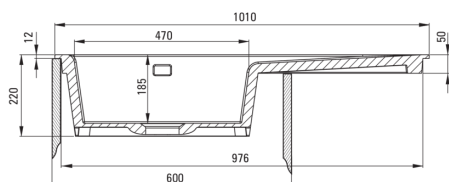

Features:

- The sink is equipped with fittings with a connection to the dishwasher
- Hard and durable ceramics does not lose its properties with long use
- Accessories with automatic shut-off of the drain
- The exceptionally spacious and deep bowl will even accommodate trays taken out of the oven
- Reversible sink - possibility to install the bowl on the left or the right side
- Dedicated cleaning agent, safe for cleaned surfaces
- Space-saving siphon which facilitates e.g. sorting waste
- ATTENTION! Before cutting a hole in the tabletop to install the sink, take into account the actual dimensions of the model you purchased.