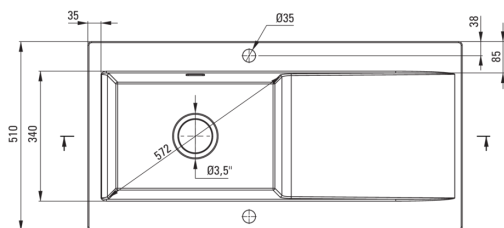

SABOR

Ceramic sink, 1-bowl with drainer

Product code: ZCB_3113

EAN: 5907650878070

Color: grey matte

Warranty [years]: 2

Sink

Finish	grey
Surface type	matte
Material	ceramic
Installation method	inset
Number of bowls	1
Minimum cabinet width [mm]	600
Width [mm]	510
Length [mm]	1010
Height [mm]	220
Bowl depth [mm]	185
Cut-out length [mm]	990
Cut-out width [mm]	490
Equipped with accessories	Yes

Sink waste kit

Finish	steel
Plug type	automatic
Low siphon/ space saver	Yes
Possibility to connect a dishwasher/ washing machine	Yes

Features:

- ATTENTION! Before cutting a hole in the tabletop to install the sink, take into account the actual dimensions of the model you purchased.
- The sink is equipped with fittings with a connection to the dishwasher
- Hard and durable ceramics does not lose its properties with long use
- Accessories with automatic shut-off of the drain
- The exceptionally spacious and deep bowl will even accommodate trays taken out of the oven
- Dedicated cleaning agent, safe for cleaned surfaces
- Space-saving siphon which facilitates e.g. sorting waste