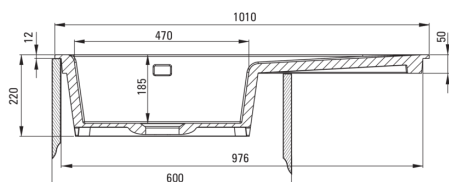

SABOR

Ceramic sink, 1-bowl with drainer

Product code: ZCB_3113

EAN: 5907650878070

Color: grey matte

Warranty [years]: 2

Sink

Finish	grey
Surface type	matte
Material	ceramic
Installation method	inset
Number of bowls	1
Minimum cabinet width [mm]	600
Width [mm]	510
Length [mm]	1010
Height [mm]	220
Bowl depth [mm]	185
Cut-out length [mm]	990
Cut-out width [mm]	490
Equipped with accessories	Yes

Sink waste kit

Finish	steel
Plug type	automatic
Low siphon/ space saver	Yes
Possibility to connect a dishwasher/ washing machine	Yes

Features:

- ATTENTION! Before cutting a hole in the tabletop to install the sink, take into account the actual dimensions of the model you purchased.
- The sink is equipped with fittings with a connection to the dishwasher
- Hard and durable ceramics does not lose its properties with long use
- Accessories with automatic shut-off of the drain
- The exceptionally spacious and deep bowl will even accommodate trays taken out of the oven
- Dedicated cleaning agent, safe for cleaned surfaces
- Space-saving siphon which facilitates e.g. sorting waste