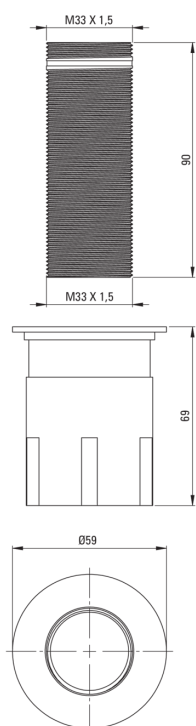

# Mounting sleeve, for washbasin taps

Product code: XDCSSMUW1

EAN: 5908212046302

Warranty [years]: 2