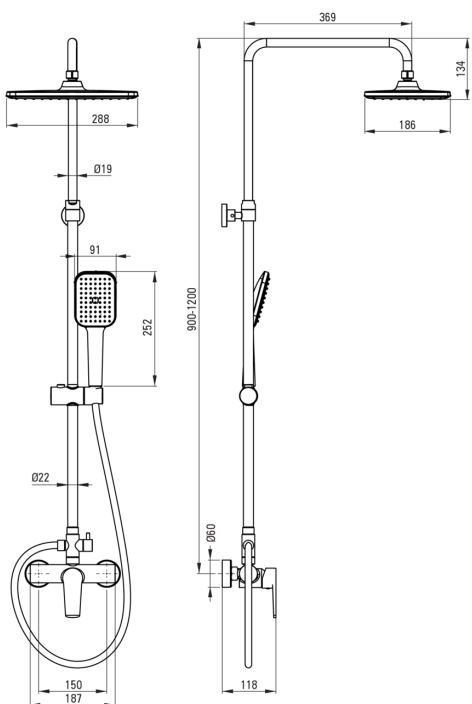

TUBO

Shower column, with shower mixer

Product code: NUT_04XM

EAN: 5907650864974

Color: chrome

Warranty [years]: 5

Shower column

Finish	chrome
Mixer	Yes
Rain head height adjustment	Yes
Bar height adjustment from [mm]	900
Bar height adjustment up to [mm]	1200

Rail

Material	steel 304
----------	-----------

Shower overhead

Shape	rectangular
Material	ABS
Width [mm]	286
Length [mm]	189
Anti-calc	Yes
Stream type	rain

Hand shower

Number of functions	1
Anti-calc	Yes

Hose

Length [mm]	1500
Braid type	double braided
Braid material	stainless steel

Function switch

Switch type	mechanical
-------------	------------

Mixer

Mixer type	single-handle, mixer
------------	----------------------