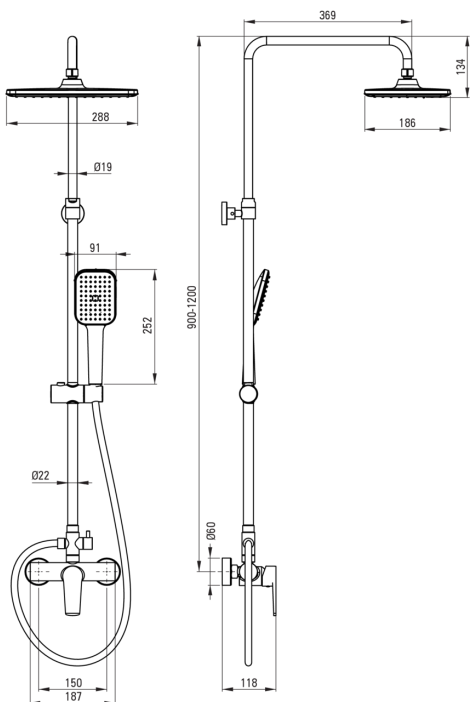

### Shower column

Finish	chrome
Mixer	Yes
Rain head height adjustment	Yes
Bar height adjustment from [mm]	900
Bar height adjustment up to [mm]	1200

### Rail

Material	steel 304
----------	-----------

### Shower overhead

Shape	rectangular
Material	ABS
Width [mm]	286
Length [mm]	189
Anti-calc	Yes
Stream type	rain

### Hose

Length [mm]	1500
Braid type	double braided
Braid material	stainless steel