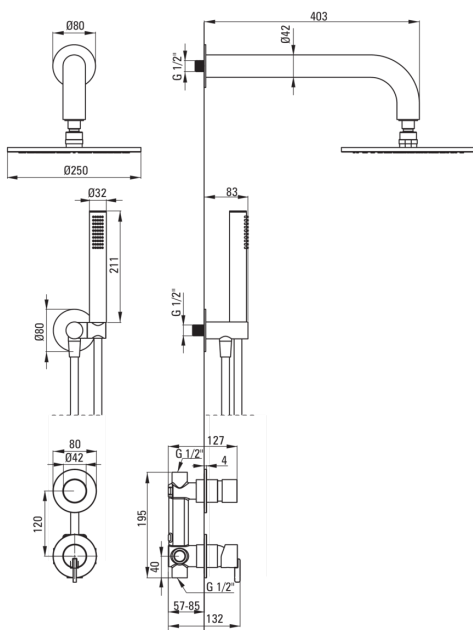

SILIA

Concealed shower set, with a shower head

 deante

Product code: NQS_R9YK

EAN: 5907650827801

Color: brushed gold

Warranty [years]: 7

Mixer

Mixer type	single-handle, mixer
Installation method	concealed
Acoustic group [db]	I (x ≤ 20)

Spout

Range of shower/ bath spout [mm]	382
----------------------------------	-----

Shower overhead

Shape	round
Material	brass
Thickness	8.2
Diameter [mm]	250
Anti-calc	Yes
Number of functions	1
Stream type	rain

Hand shower

Number of functions	1
Anti-calc	Yes
Stream type	rain
Additional features	cool-out

Hose

Length [mm]	1500
Braid type	not applicable
Braid material	PVC
Anti-twist	1

Angled hose connector

Finish	brushed gold
Connection type	for the hose with hand shower holder
Shape	round
Material	brass, stainless steel
Connection thread	Yes
Concealed mounting	Yes

Features:

- Noble form and timeless simplicity
- Handset holder integrated with the battery body
- Flush-mounted installation ensures the aesthetics of the bathroom
- The mixer body is made of the highest quality brass
- Adjustable shower hand angle
- Anti-calc system facilitating the removal of limescale deposits
- Anti-calc hand shower
- Anti-twist system, preventing the hose from twisting
- Durable hose ends made of brass
- The set includes an orifice reducing the flow of water
- Cool-out hand shower
- Dedicated cleaning agent, safe for cleaned surfaces
- Only the best materials, the quality of which has been confirmed by laboratory tests
- Innovative and easy to maintain brushed gold coating