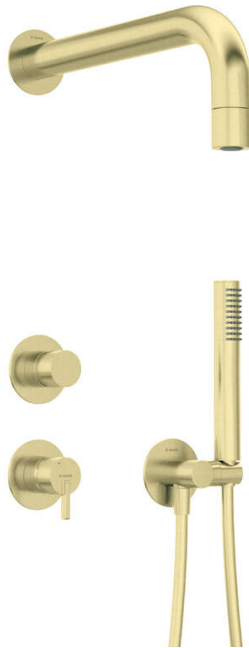

SILIA

Concealed shower set, with a fixed shower head

 deante

Product code: NQS_R9XK

EAN: 5907650827795

Color: brushed gold

Warranty [years]: 7

Mixer

Mixer type	single-handle, mixer
Installation method	concealed
Acoustic group [db]	I (x ≤ 20)

Spout

Range of shower/ bath spout [mm]	382
----------------------------------	-----

Shower overhead

Shape	round
Material	brass
Thickness	42
Diameter [mm]	42
Anti-calc	Yes
Number of functions	1
Stream type	rain

Hand shower

Number of functions	1
Anti-calc	Yes
Stream type	rain
Additional features	cool-out

Hose

Length [mm]	1500
Braid type	not applicable
Braid material	PVC
Anti-twist	1

Angled hose connector

Finish	brushed gold
Connection type	for the hose with hand shower holder
Shape	round
Material	brass, stainless steel
Connection thread	Yes
Concealed mounting	Yes

Features:

- Noble form and timeless simplicity
- Optimal cone-shaped water flow
- Flush-mounted installation ensures the aesthetics of the bathroom
- The mixer body is made of the highest quality brass
- Only the best materials, the quality of which has been confirmed by laboratory tests
- Adjustable shower hand angle
- Anti-calc system facilitating the removal of limescale deposits
- Anti-calc hand shower
- Anti-twist system, preventing the hose from twisting
- Cool-out hand shower
- Durable hose ends made of brass
- The set includes an orifice reducing the flow of water
- Dedicated cleaning agent, safe for cleaned surfaces
- Innovative and easy to maintain brushed gold coating