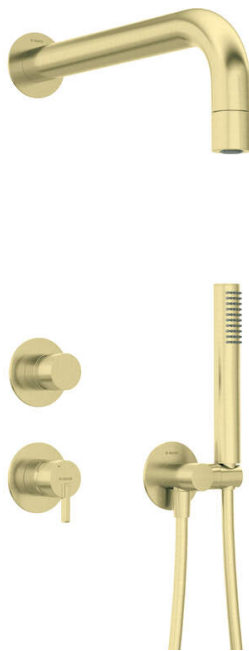

SILIA

Concealed shower set, with a fixed shower head

 deante

Product code: NQS_R9XK

EAN: 5907650827795

Color: brushed gold

Warranty [years]: 7

Mixer

Mixer type	single-handle, mixer
Installation method	concealed
Acoustic group [db]	I (x ≤ 20)

Spout

Range of shower/ bath spout [mm]	382
----------------------------------	-----

Shower overhead

Shape	round
Material	brass
Thickness	42
Diameter [mm]	42
Anti-calc	Yes
Number of functions	1
Stream type	rain

Hand shower

Number of functions	1
Anti-calc	Yes
Stream type	rain
Additional features	cool-out

Hose

Length [mm]	1500
Braid type	not applicable
Braid material	PVC
Anti-twist	1

Angled hose connector

Finish	brushed gold
Connection type	for the hose with hand shower holder
Shape	round
Material	brass, stainless steel
Connection thread	Yes
Concealed mounting	Yes

Features:

- Noble form and timeless simplicity
- Optimal cone-shaped water flow
- Flush-mounted installation ensures the aesthetics of the bathroom
- The mixer body is made of the highest quality brass
- Only the best materials, the quality of which has been confirmed by laboratory tests
- Adjustable shower hand angle
- Anti-calc system facilitating the removal of limescale deposits
- Anti-calc hand shower
- Anti-twist system, preventing the hose from twisting
- Cool-out hand shower
- Durable hose ends made of brass
- The set includes an orifice reducing the flow of water
- Dedicated cleaning agent, safe for cleaned surfaces
- Innovative and easy to maintain brushed gold coating