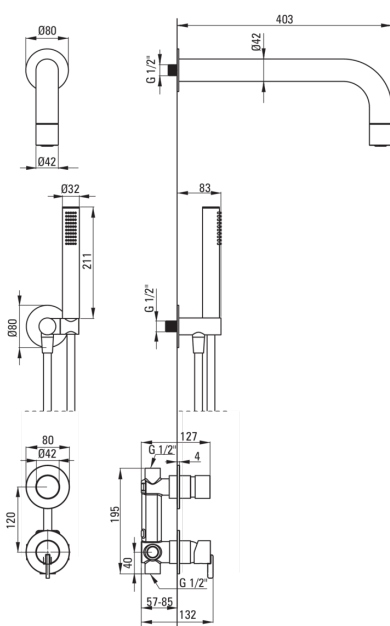

SILIA

Concealed shower set, with a fixed shower head

 deante

Product code: NQS_R9XK

EAN: 5907650827795

Color: brushed gold

Warranty [years]: 7

Mixer

Mixer type	single-handle, mixer
Installation method	concealed
Acoustic group [db]	I (x ≤ 20)

Spout

Range of shower/ bath spout [mm]	382
----------------------------------	-----

Shower overhead

Shape	round
Material	brass
Thickness	42
Diameter [mm]	42
Anti-calc	Yes
Number of functions	1
Stream type	rain

Hand shower

Number of functions	1
Anti-calc	Yes
Stream type	rain
Additional features	cool-out

Hose

Length [mm]	1500
Braid type	not applicable
Braid material	PVC
Anti-twist	1

Angled hose connector

Finish	brushed gold
Connection type	for the hose with hand shower holder
Shape	round
Material	brass, stainless steel
Connection thread	Yes
Concealed mounting	Yes

Features:

- Noble form and timeless simplicity
- Optimal cone-shaped water flow
- Flush-mounted installation ensures the aesthetics of the bathroom
- The mixer body is made of the highest quality brass
- Only the best materials, the quality of which has been confirmed by laboratory tests
- Adjustable shower hand angle
- Anti-calc system facilitating the removal of limescale deposits
- Anti-calc hand shower
- Anti-twist system, preventing the hose from twisting
- Cool-out hand shower
- Durable hose ends made of brass
- The set includes an orifice reducing the flow of water
- Dedicated cleaning agent, safe for cleaned surfaces
- Innovative and easy to maintain brushed gold coating