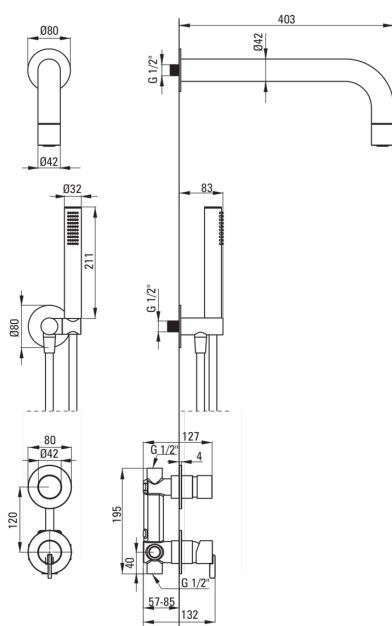

SILIA

Concealed shower set, with a fixed shower head

 deante

Product code: NQS_R9XK

EAN: 5907650827795

Color: brushed gold

Warranty [years]: 7

Mixer

Mixer type	single-handle, mixer
Installation method	concealed
Acoustic group [db]	I (x ≤ 20)

Spout

Range of shower/ bath spout [mm]	382
----------------------------------	-----

Shower overhead

Shape	round
Material	brass
Thickness	42
Diameter [mm]	42
Anti-calc	Yes
Number of functions	1
Stream type	rain

Hand shower

Number of functions	1
Anti-calc	Yes
Stream type	rain
Additional features	cool-out

Hose

Length [mm]	1500
Braid type	not applicable
Braid material	PVC
Anti-twist	1

Angled hose connector

Finish	brushed gold
Connection type	for the hose with hand shower holder
Shape	round
Material	brass, stainless steel
Connection thread	Yes
Concealed mounting	Yes

Features:

- Noble form and timeless simplicity
- Optimal cone-shaped water flow
- Flush-mounted installation ensures the aesthetics of the bathroom
- The mixer body is made of the highest quality brass
- Only the best materials, the quality of which has been confirmed by laboratory tests
- Adjustable shower hand angle
- Anti-calc system facilitating the removal of limescale deposits
- Anti-calc hand shower
- Anti-twist system, preventing the hose from twisting
- Cool-out hand shower
- Durable hose ends made of brass
- The set includes an orifice reducing the flow of water
- Dedicated cleaning agent, safe for cleaned surfaces
- Innovative and easy to maintain brushed gold coating