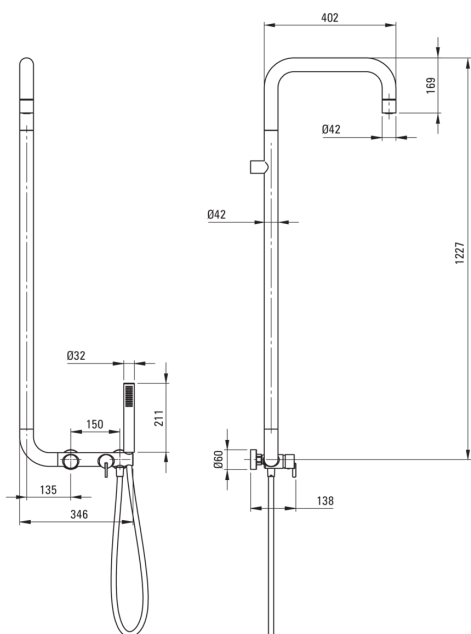

SILIA

Shower column, with shower mixer

Product code: NQS_R4XM

EAN: 5907650827047

Color: brushed gold

Warranty [years]: 5

Shower column

Finish	brushed gold
Mixer	Yes

Rail

Material	brass
----------	-------

Shower overhead

Shape	round
Material	brass
Thickness	42
Diameter [mm]	42
Anti-calc	Yes
Number of functions	1
Stream type	rain

Hand shower

Number of functions	1
Anti-calc	Yes
Stream type	rain
Additional features	cool-out

Hose

Length [mm]	1500
Braid type	not applicable
Braid material	PVC
Anti-twist	1

Function switch

Switch type	click mechanical
-------------	------------------

Mixer

Mixer type	mixer
------------	-------

Features:

- Noble form and timeless simplicity
- Handset holder integrated with the battery body
- Ceramic mechanical Click type function switch
- Optimal cone-shaped water flow
- The mixer body is made of the highest quality brass
- Durable hose ends made of brass
- Anti-twist system, preventing the hose from twisting
- Anti-calc system facilitating the removal of limescale deposits
- Anti-calc hand shower
- Cool-out hand shower
- Dedicated cleaning agent, safe for cleaned surfaces
- Only the best materials, the quality of which has been confirmed by laboratory tests
- Innovative and easy to maintain brushed gold coating