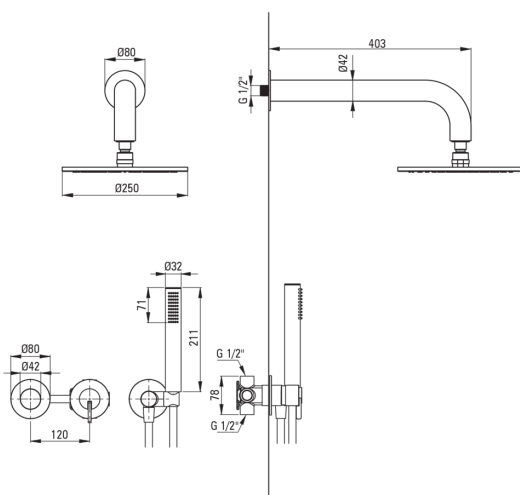

SILIA

Concealed shower set, with a shower head

 deante

Product code: NQS_ROYK

EAN: 5907650866206

Color: brushed gold

Warranty [years]: 7

Mixer

Mixer type	single-handle, mixer
Installation method	concealed
Acoustic group [db]	I (x ≤ 20)

Spout

Range of shower/ bath spout [mm]	382
----------------------------------	-----

Shower overhead

Shape	round
Material	brass
Thickness	8.2
Diameter [mm]	250
Anti-calc	Yes
Number of functions	1
Stream type	rain

Hand shower

Number of functions	1
Anti-calc	Yes
Stream type	rain
Additional features	cool-out

Hose

Length [mm]	1500
Braid type	not applicable
Braid material	PVC
Anti-twist	1

Angled hose connector

Finish	brushed gold
Connection type	for the hose with hand shower holder
Shape	round
Material	brass, stainless steel
Connection thread	Yes
Concealed mounting	Yes

Features:

- Noble form and timeless simplicity
- Flush-mounted installation ensures the aesthetics of the bathroom
- The mixer body is made of the highest quality brass
- Only the best materials, the quality of which has been confirmed by laboratory tests
- Adjustable shower hand angle
- Anti-calc hand shower
- Anti-calc system facilitating the removal of limescale deposits
- Anti-twist system, preventing the hose from twisting
- Cool-out hand shower
- Durable hose ends made of brass
- Innovative and easy to maintain brushed gold coating
- Ceramic mechanical Click type function switch
- The offer includes a cleaning agent for fixtures in all colors