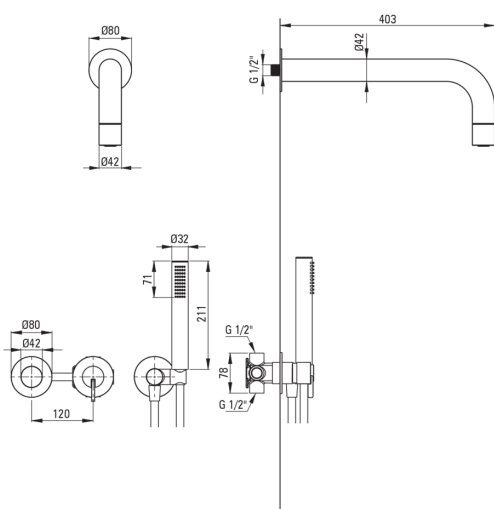

### Mixer

Mixer type	single-handle, mixer
Installation method	concealed
Acoustic group [db]	I (x ≤ 20)

### Spout

Range of shower/ bath spout [mm]	382
----------------------------------	-----

### Shower overhead

Shape	round
Material	brass
Thickness	42
Diameter [mm]	42
Anti-calc	Yes
Number of functions	1
Stream type	rain

### Hose

Length [mm]	1500
Braid type	not applicable
Braid material	PVC
Anti-twist	1