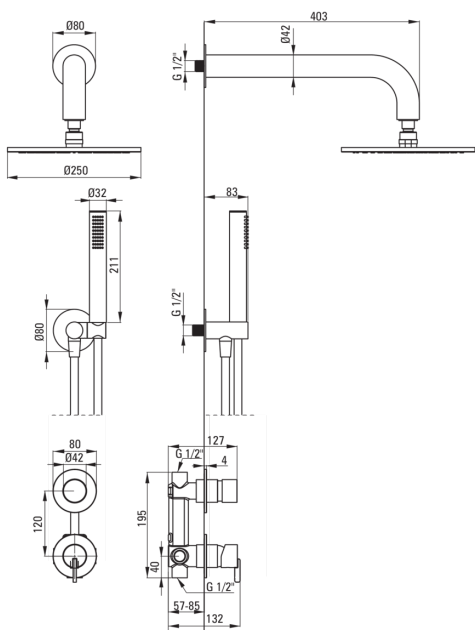

SILIA

Concealed shower set, with a shower head

deante

Product code: NQS_N9YK

EAN: 5907650819189

Color: nero

Warranty [years]: 7

Mixer

Mixer type	single-handle, mixer
Installation method	concealed
Acoustic group [db]	I (x ≤ 20)

Spout

Spout type	still
Range of shower/ bath spout [mm]	382

Shower overhead

Shape	round
Material	brass
Diameter [mm]	250
Anti-calc	Yes
Number of functions	1

Hand shower

Number of functions	1
Anti-calc	Yes
Stream type	rain
Additional features	cool-out

Hose

Length [mm]	1500
Braid type	not applicable
Braid material	PVC
Anti-twist	1

Angled hose connector

Finish	nero
Connection type	for the hose with hand shower holder
Shape	round
Material	steel 304, brass
Connection thread	Yes
Concealed mounting	Yes

Features:

- Noble form and timeless simplicity
- Handset holder integrated with the battery body
- Innovative, durable and easy to clean Nero coating
- Flush-mounted installation ensures the aesthetics of the bathroom
- The mixer body is made of the highest quality brass
- Adjustable shower hand angle
- Anti-calc system facilitating the removal of limescale deposits
- Anti-calc hand shower
- Anti-twist system, preventing the hose from twisting
- Durable hose ends made of brass
- The set includes an orifice reducing the flow of water
- Dedicated cleaning agent, safe for cleaned surfaces
- Only the best materials, the quality of which has been confirmed by laboratory tests
- Cool-out hand shower