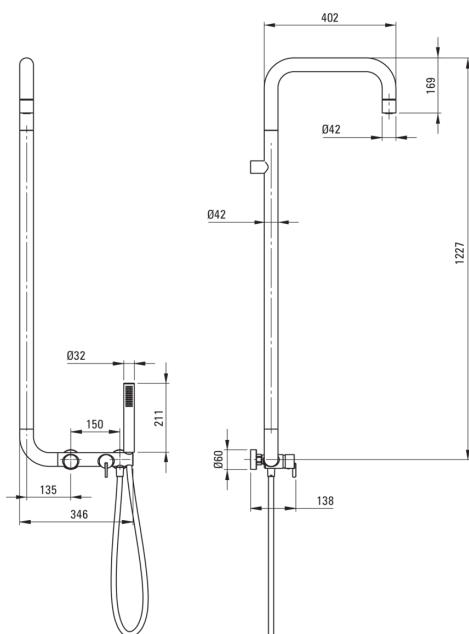

SILIA

Shower column, with shower mixer

Product code: NQS_N4XM

EAN: 5907650818922

Color: nero

Warranty [years]: 5

Shower column

Finish	nero
Mixer	Yes

Rail

Material	brass
----------	-------

Shower overhead

Material	brass
Thickness	42
Diameter [mm]	42
Anti-calc	Yes
Number of functions	1
Stream type	rain

Hand shower

Number of functions	1
Anti-calc	Yes
Stream type	rain
Additional features	cool-out

Hose

Length [mm]	1500
Braid type	not applicable
Braid material	PVC
Anti-twist	1

Function switch

Switch type	click mechanical
-------------	------------------

Mixer

Mixer type	mixer
------------	-------

Features:

- Noble form and timeless simplicity
- Handset holder integrated with the battery body
- Ceramic mechanical Click type function switch
- Optimal cone-shaped water flow
- Innovative, durable and easy to clean Nero coating
- The mixer body is made of the highest quality brass
- Durable hose ends made of brass
- Anti-twist system, preventing the hose from twisting
- Anti-calc system facilitating the removal of limescale deposits
- Anti-calc hand shower
- Dedicated cleaning agent, safe for cleaned surfaces
- Only the best materials, the quality of which has been confirmed by laboratory tests
- Cool-out hand shower