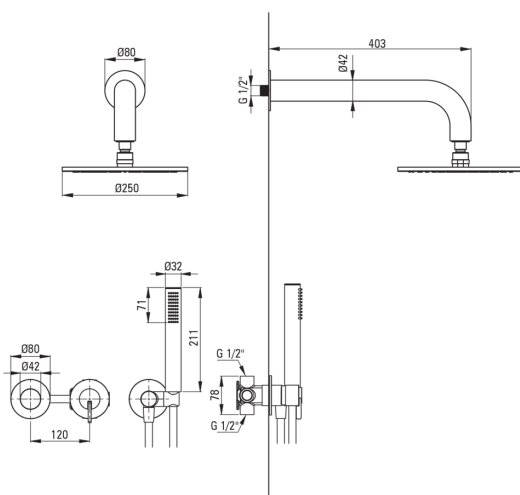

SILIA

Concealed shower set, with a shower head

 deante

Product code: NQS_NOYK

EAN: 5907650866220

Color: nero

Warranty [years]: 7

Mixer

Mixer type	single-handle, mixer
Installation method	concealed
Acoustic group [db]	I (x ≤ 20)

Spout

Spout type	still
Range of shower/ bath spout [mm]	382

Shower overhead

Shape	round
Material	brass
Diameter [mm]	250
Anti-calc	Yes
Number of functions	1

Hand shower

Number of functions	1
Anti-calc	Yes
Stream type	rain
Additional features	cool-out

Hose

Length [mm]	1500
Braid type	not applicable
Braid material	PVC
Anti-twist	1

Angled hose connector

Finish	nero
Connection type	for the hose with hand shower holder
Shape	round
Material	steel 304, brass
Connection thread	Yes
Concealed mounting	Yes

Features:

- Noble form and timeless simplicity
- Flush-mounted installation ensures the aesthetics of the bathroom
- The mixer body is made of the highest quality brass
- Only the best materials, the quality of which has been confirmed by laboratory tests
- Adjustable shower hand angle
- Anti-calc hand shower
- Anti-calc system facilitating the removal of limescale deposits
- Anti-twist system, preventing the hose from twisting
- Cool-out hand shower
- Innovative, durable and easy to clean Nero coating
- Durable hose ends made of brass
- Ceramic mechanical Click type function switch
- The offer includes a cleaning agent for fixtures in all colors