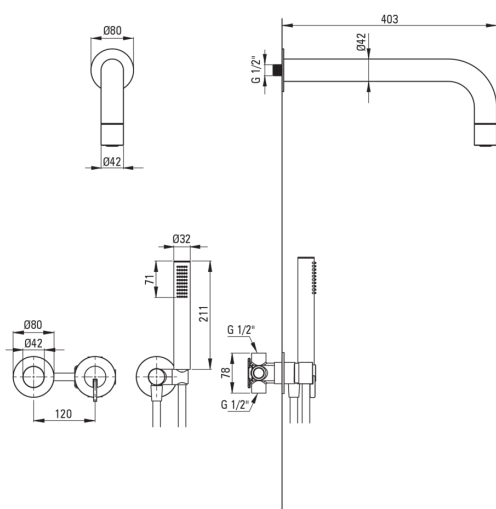

SILIA

Concealed shower set, with a fixed shower head

 deante

Product code: NQS_NOXK

EAN: 5907650866237

Color: nero

Warranty [years]: 7

Mixer

Mixer type	single-handle, mixer
Installation method	concealed
Acoustic group [db]	I (x ≤ 20)

Spout

Spout type	still
Range of shower/ bath spout [mm]	382

Shower overhead

Material	brass
Thickness	42
Diameter [mm]	42
Anti-calc	Yes
Number of functions	1
Stream type	rain

Hand shower

Number of functions	1
Anti-calc	Yes
Stream type	rain
Additional features	cool-out

Hose

Length [mm]	1500
Braid type	not applicable
Braid material	PVC
Anti-twist	1

Features:

- Noble form and timeless simplicity
- Flush-mounted installation ensures the aesthetics of the bathroom
- The mixer body is made of the highest quality brass
- Only the best materials, the quality of which has been confirmed by laboratory tests
- Adjustable shower hand angle
- Anti-calc hand shower
- Anti-calc system facilitating the removal of limescale deposits
- Anti-twist system, preventing the hose from twisting
- Cool-out hand shower
- Durable hose ends made of brass
- Optimal cone-shaped water flow
- Innovative, durable and easy to clean Nero coating
- Ceramic mechanical Click type function switch
- Cleaning agent for fixtures in all colors available