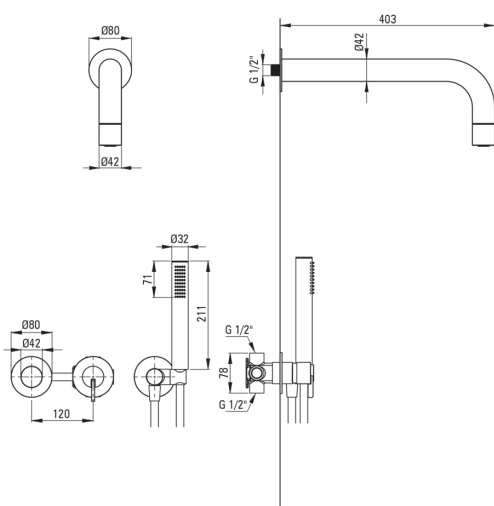

SILIA

Concealed shower set, with a fixed shower head

 deante

Product code: NQS_NOXK

EAN: 5907650866237

Color: nero

Warranty [years]: 7

Mixer

Mixer type	single-handle, mixer
Installation method	concealed
Acoustic group [db]	I (x ≤ 20)

Spout

Spout type	still
Range of shower/ bath spout [mm]	382

Shower overhead

Material	brass
Thickness	42
Diameter [mm]	42
Anti-calc	Yes
Number of functions	1
Stream type	rain

Hand shower

Number of functions	1
Anti-calc	Yes
Stream type	rain
Additional features	cool-out

Hose

Length [mm]	1500
Braid type	not applicable
Braid material	PVC
Anti-twist	1

Features:

- Noble form and timeless simplicity
- Flush-mounted installation ensures the aesthetics of the bathroom
- The mixer body is made of the highest quality brass
- Only the best materials, the quality of which has been confirmed by laboratory tests
- Adjustable shower hand angle
- Anti-calc hand shower
- Anti-calc system facilitating the removal of limescale deposits
- Anti-twist system, preventing the hose from twisting
- Cool-out hand shower
- Durable hose ends made of brass
- Optimal cone-shaped water flow
- Innovative, durable and easy to clean Nero coating
- Ceramic mechanical Click type function switch
- The offer includes a cleaning agent for fixtures in all colors