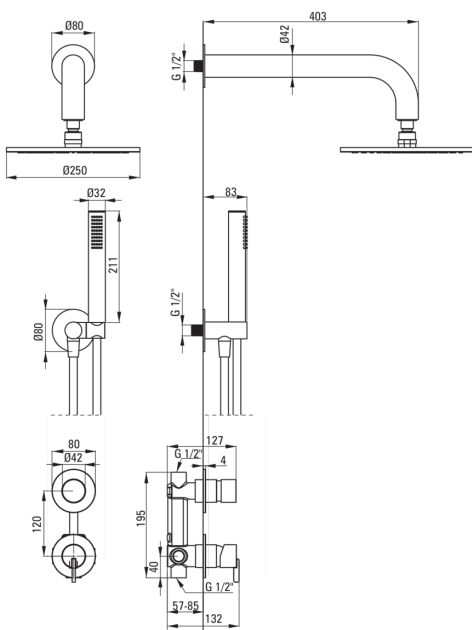

## Concealed shower set, with a shower head

 deante

Product code: NQS\_F9YK

EAN: 5907650819202

Color: brushed steel

Warranty [years]: 7

### Spout

Spout type	still
Range of shower/ bath spout [mm]	382

### Shower overhead

Shape	round
Material	brass
Thickness	8.2
Diameter [mm]	250
Anti-calc	Yes
Number of functions	1

### Hose

Length [mm]	1500
Braid type	not applicable
Braid material	PVC
Anti-twist	1