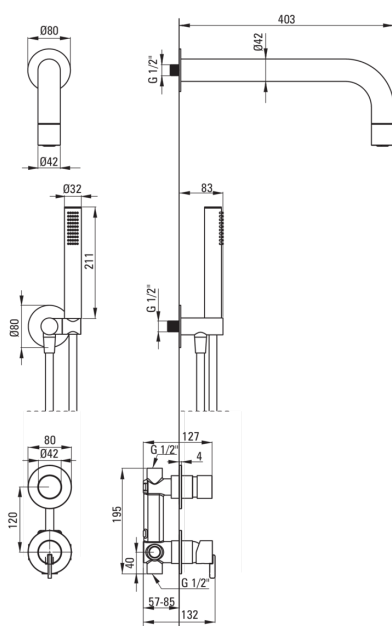

SILIA

Concealed shower set, with a fixed shower head

 deante

Product code: NQS_F9XK

EAN: 5907650819165

Color: brushed steel

Warranty [years]: 7

Mixer

Mixer type	single-handle, mixer
Installation method	concealed
Acoustic group [db]	I (x ≤ 20)

Spout

Spout type	still
Range of shower/ bath spout [mm]	382

Shower overhead

Shape	round
Material	brass
Thickness	42
Diameter [mm]	42
Anti-calc	Yes
Number of functions	1
Stream type	rain

Hand shower

Number of functions	1
Anti-calc	Yes
Stream type	rain
Additional features	cool-out

Hose

Length [mm]	1500
Braid type	not applicable
Braid material	PVC
Anti-twist	1

Angled hose connector

Finish	steel
Connection type	for the hose with hand shower holder
Shape	round
Material	brass, stainless steel
Connection thread	Yes
Concealed mounting	Yes

Features:

- Noble form and timeless simplicity
- Optimal cone-shaped water flow
- Flush-mounted installation ensures the aesthetics of the bathroom
- The mixer body is made of the highest quality brass
- Only the best materials, the quality of which has been confirmed by laboratory tests
- Adjustable shower hand angle
- Anti-calc system facilitating the removal of limescale deposits
- Anti-calc hand shower
- Anti-twist system, preventing the hose from twisting
- Durable hose ends made of brass
- Cool-out hand shower
- The set includes an orifice reducing the flow of water
- Dedicated cleaning agent, safe for cleaned surfaces
- Innovative and easy to maintain brushed steel coating