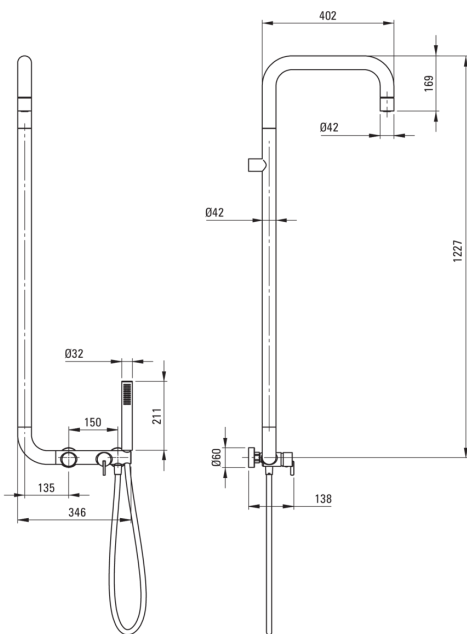

SILIA

Shower column, with shower mixer

Product code: NQS_F4XM
EAN: 5907650818946
Color: brushed steel
Warranty [years]: 5

Shower column

Finish	steel
Mixer	Yes

Rail

Material	brass
----------	-------

Shower overhead

Shape	round
Material	brass
Thickness	42
Diameter [mm]	42
Anti-calc	Yes
Number of functions	1
Stream type	rain

Hand shower

Number of functions	1
Anti-calc	Yes
Stream type	rain
Additional features	cool-out

Hose

Length [mm]	1500
Braid type	not applicable
Braid material	PVC
Anti-twist	1

Function switch

Switch type	click mechanical
-------------	------------------

Mixer

Mixer type	mixer
------------	-------

Features:

- Noble form and timeless simplicity
- Handset holder integrated with the battery body
- Ceramic mechanical Click type function switch
- Optimal cone-shaped water flow
- The mixer body is made of the highest quality brass
- Durable hose ends made of brass
- Anti-twist system, preventing the hose from twisting
- Anti-calc system facilitating the removal of limescale deposits
- Dedicated cleaning agent, safe for cleaned surfaces
- Only the best materials, the quality of which has been confirmed by laboratory tests
- Cool-out hand shower
- Innovative and easy to maintain brushed steel coating