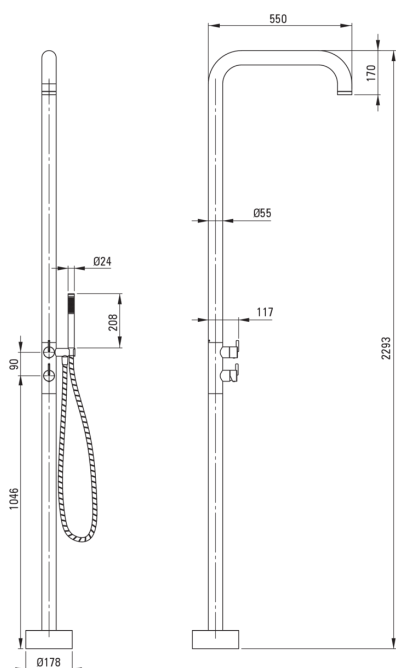

SILIA

Floor-mounted shower column, for garden or bathroom (outdoor/indoor)

Product code: NQS_F4GM

EAN: 5907650865117

Color: brushed steel

Warranty [years]: 2

 deante

Shower column

Finish	steel
Mixer	Yes

Shower overhead

Shape	round
Anti-calc	Yes
Number of functions	1
Stream type	rain

Hose

Braid type	double braided
Braid material	stainless steel
Anti-twist	1

Function switch

Switch type	ceramic mechanical
-------------	--------------------

Mixer

Mixer type	single-handle, mixer
------------	----------------------

Features:

- Attention! Remember to close the mixer lever when finished showering
- Noble form and timeless simplicity
- Optimal cone-shaped water flow
- Designed for outdoor or indoor installation
- Anti-calc hand shower
- Anti-twist system, preventing the hose from twisting
- The offer includes a cleaning agent for fixtures in all colors