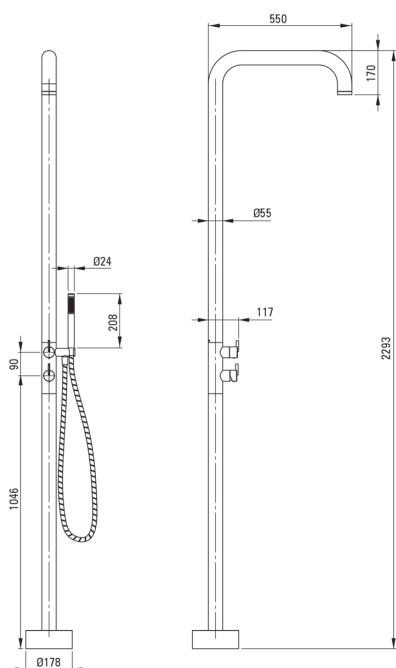

## Floor-mounted shower column, for garden or bathroom (outdoor/indoor)

Product code: NQS\_F4GM

EAN: 5907650865117

Color: brushed steel

Warranty [years]: 2

 deante

### Shower column

Finish	steel
Mixer	Yes

### Shower overhead

Shape	round
Anti-calc	Yes
Number of functions	1
Stream type	rain