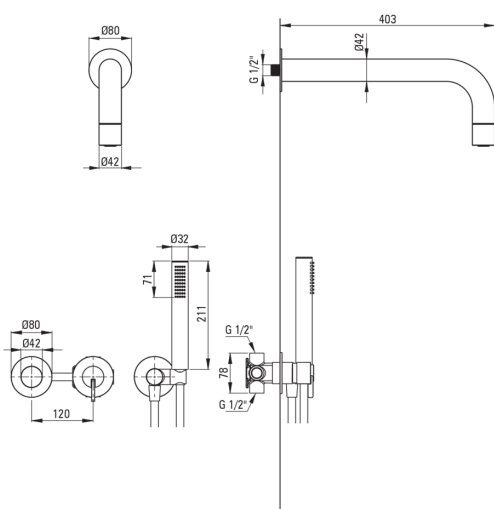

### Mixer

Mixer type	single-handle, mixer
Installation method	concealed
Acoustic group [db]	1 (x ≤ 20)

### Spout

Spout type	still
Range of shower/ bath spout [mm]	382

### Shower overhead

Shape	round
Material	brass
Thickness	42
Diameter [mm]	42
Anti-calc	Yes
Number of functions	1
Stream type	rain

### Hose

Length [mm]	1500
Braid type	not applicable
Anti-twist	1