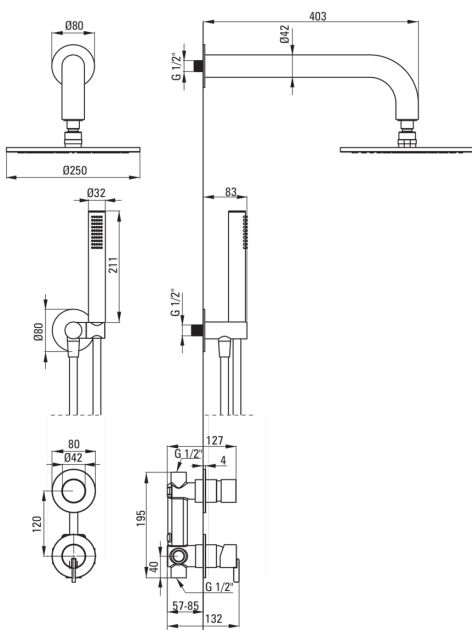

SILIA

Concealed shower set, with a shower head

 deante

Product code: NQS_D9YK

EAN: 5907650819196

Color: titanium

Warranty [years]: 7

Mixer

Mixer type	single-handle, mixer
Installation method	concealed
Acoustic group [db]	1 ($x \leq 20$)

Spout

Spout type	still
Range of shower/ bath spout [mm]	382

Shower overhead

Shape	round
Material	brass
Thickness	8.2
Diameter [mm]	250
Anti-calc	Yes
Number of functions	1
Stream type	rain

Hand shower

Number of functions	1
Anti-calc	Yes
Stream type	rain
Additional features	cool-out

Hose

Length [mm]	1500
Braid type	not applicable
Braid material	PVC
Anti-twist	1

Angled hose connector

Finish	titanium
Connection type	for the hose with hand shower holder
Shape	round
Material	brass, stainless steel
Connection thread	Yes
Concealed mounting	Yes

Features:

- Noble form and timeless simplicity
- Handset holder integrated with the battery body
- Innovative, durable and easy to clean Titanium coating
- Flush-mounted installation ensures the aesthetics of the bathroom
- The mixer body is made of the highest quality brass
- Adjustable shower hand angle
- Anti-calc system facilitating the removal of limescale deposits
- Anti-calc hand shower
- Anti-twist system, preventing the hose from twisting
- Durable hose ends made of brass
- Cool-out hand shower
- The set includes an orifice reducing the flow of water
- Dedicated cleaning agent, safe for cleaned surfaces
- Only the best materials, the quality of which has been confirmed by laboratory tests