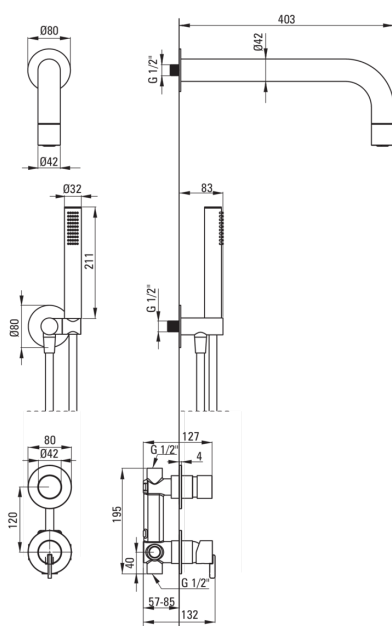

SILIA

Concealed shower set, with a fixed shower head

 deante

Product code: NQS_D9XK

EAN: 5907650819158

Color: titanium

Warranty [years]: 7

Mixer

Mixer type	single-handle, mixer
Installation method	concealed
Acoustic group [db]	I ($x \leq 20$)

Spout

Spout type	still
Range of shower/ bath spout [mm]	382

Shower overhead

Material	brass
Thickness	42
Diameter [mm]	42
Anti-calc	Yes
Number of functions	1
Stream type	rain

Hand shower

Number of functions	1
Anti-calc	Yes
Stream type	rain
Additional features	cool-out

Hose

Length [mm]	1500
Braid type	not applicable
Braid material	PVC
Anti-twist	1

Angled hose connector

Finish	titanium
Connection type	for the hose with hand shower holder
Shape	round
Material	brass, stainless steel
Connection thread	Yes
Concealed mounting	Yes

Features:

- Noble form and timeless simplicity
- Optimal cone-shaped water flow
- Innovative, durable and easy to clean Titanium coating
- Flush-mounted installation ensures the aesthetics of the bathroom
- The mixer body is made of the highest quality brass
- Only the best materials, the quality of which has been confirmed by laboratory tests
- Adjustable shower hand angle
- Anti-calc system facilitating the removal of limescale deposits
- Anti-calc hand shower
- Anti-twist system, preventing the hose from twisting
- Durable hose ends made of brass
- Cool-out hand shower
- The set includes an orifice reducing the flow of water
- Dedicated cleaning agent, safe for cleaned surfaces