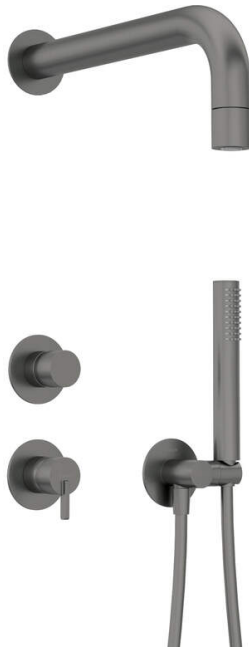

SILIA

Concealed shower set, with a fixed shower head

 deante

Product code: NQS_D9XK

EAN: 5907650819158

Color: titanium

Warranty [years]: 7

Mixer

Mixer type	single-handle, mixer
Installation method	concealed
Acoustic group [db]	I ($x \leq 20$)

Spout

Spout type	still
Range of shower/ bath spout [mm]	382

Shower overhead

Material	brass
Thickness	42
Diameter [mm]	42
Anti-calc	Yes
Number of functions	1
Stream type	rain

Hand shower

Number of functions	1
Anti-calc	Yes
Stream type	rain
Additional features	cool-out

Hose

Length [mm]	1500
Braid type	not applicable
Braid material	PVC
Anti-twist	1

Angled hose connector

Finish	titanium
Connection type	for the hose with hand shower holder
Shape	round
Material	brass, stainless steel
Connection thread	Yes
Concealed mounting	Yes

Features:

- Noble form and timeless simplicity
- Optimal cone-shaped water flow
- Innovative, durable and easy to clean Titanium coating
- Flush-mounted installation ensures the aesthetics of the bathroom
- The mixer body is made of the highest quality brass
- Only the best materials, the quality of which has been confirmed by laboratory tests
- Adjustable shower hand angle
- Anti-calc system facilitating the removal of limescale deposits
- Anti-calc hand shower
- Anti-twist system, preventing the hose from twisting
- Durable hose ends made of brass
- Cool-out hand shower
- The set includes an orifice reducing the flow of water
- Dedicated cleaning agent, safe for cleaned surfaces