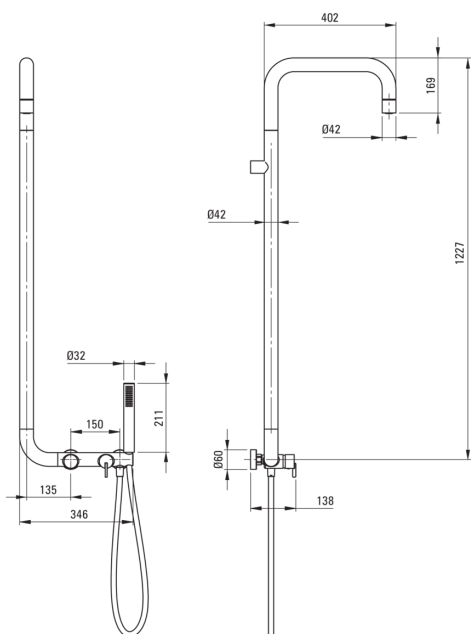

## Shower column, with shower mixer

Product code: NQS\_D4XM

EAN: 5907650818939

Color: titanium

Warranty [years]: 5

### Shower overhead

Material	brass
Thickness	42
Diameter [mm]	42
Anti-calc	Yes
Number of functions	1
Stream type	rain

### Hose

Length [mm]	1500
Braid type	not applicable
Braid material	PVC
Anti-twist	1