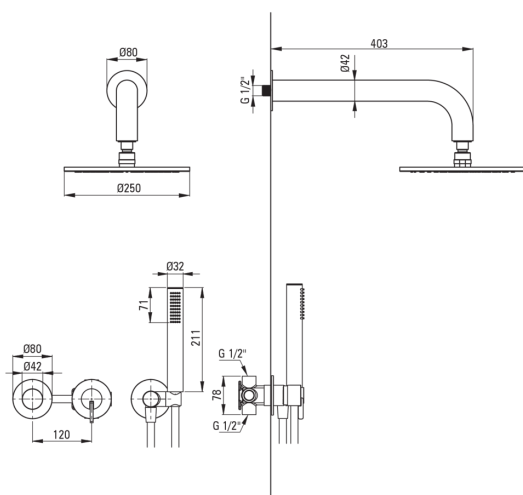

## Concealed shower set, with a shower head

 deante

Product code: NQS\_D0YK

EAN: 5907650866268

Color: titanium

Warranty [years]: 7

### Shower overhead

Shape	round
Material	brass
Thickness	8.2
Diameter [mm]	250
Anti-calc	Yes
Number of functions	1
Stream type	rain

### Hose

Length [mm]	1500
Braid type	not applicable
Braid material	PVC
Anti-twist	1

### Angled hose connector

Finish	titanium
Connection type	for the hose with hand shower holder
Shape	round
Material	brass, stainless steel
Connection thread	Yes
Concealed mounting	Yes