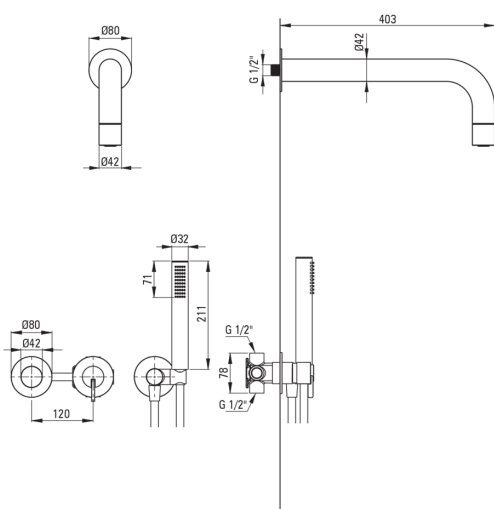

SILIA

Concealed shower set, with a fixed shower head

 deante

Product code: NQS_D0XK

EAN: 5907650866275

Color: titanium

Warranty [years]: 7

Mixer

Mixer type	single-handle, mixer
Installation method	concealed
Acoustic group [db]	I (x ≤ 20)

Spout

Spout type	still
Range of shower/ bath spout [mm]	382

Shower overhead

Material	brass
Thickness	42
Diameter [mm]	42
Anti-calc	Yes
Number of functions	1
Stream type	rain

Hand shower

Number of functions	1
Anti-calc	Yes
Stream type	rain
Additional features	cool-out

Hose

Length [mm]	1500
Braid type	not applicable
Braid material	PVC
Anti-twist	1

Angled hose connector

Finish	titanium
Connection type	for the hose with hand shower holder
Shape	round
Material	brass, stainless steel
Connection thread	Yes
Concealed mounting	Yes

Features:

- Noble form and timeless simplicity
- Flush-mounted installation ensures the aesthetics of the bathroom
- The mixer body is made of the highest quality brass
- Only the best materials, the quality of which has been confirmed by laboratory tests
- Adjustable shower hand angle
- Anti-calc hand shower
- Anti-calc system facilitating the removal of limescale deposits
- Anti-twist system, preventing the hose from twisting
- Cool-out hand shower
- Durable hose ends made of brass
- Innovative, durable and easy to clean Titanium coating
- Optimal cone-shaped water flow
- Ceramic mechanical Click type function switch
- The offer includes a cleaning agent for fixtures in all colors