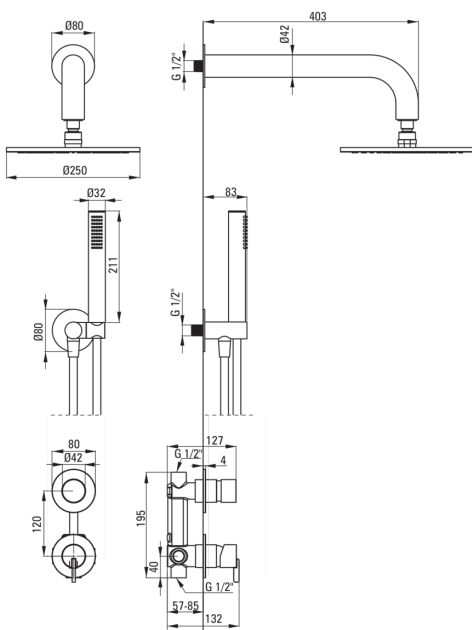

SILIA

Concealed shower set, with a shower head

 deante

Product code: NQS_A9YK

EAN: 5907650858492

Color: bianco

Warranty [years]: 7

Mixer

Mixer type	single-handle, mixer
Installation method	concealed
Acoustic group [db]	I (x ≤ 20)

Spout

Spout type	still
Range of shower/ bath spout [mm]	382

Shower overhead

Shape	round
Material	steel 304
Thickness	55
Diameter [mm]	250
Anti-calc	Yes
Number of functions	1
Stream type	rain
Quick response time for turning the water on and off	Yes

Hand shower

Number of functions	1
Anti-calc	Yes
Stream type	rain
Additional features	cool-out

Hose

Length [mm]	1500
Braid type	not applicable
Braid material	PVC
Anti-twist	1

Angled hose connector

Finish	bianco
Connection type	for the hose with hand shower holder
Shape	round
Material	brass, stainless steel
Connection thread	Yes
Concealed mounting	Yes

Features:

- Noble form and timeless simplicity
- Handset holder integrated with the battery body
- Flush-mounted installation ensures the aesthetics of the bathroom
- The mixer body is made of the highest quality brass
- Adjustable shower hand angle
- Anti-twist system, preventing the hose from twisting
- Anti-calc system facilitating the removal of limescale deposits
- Anti-calc hand shower
- Durable hose ends made of brass
- Cool-out hand shower