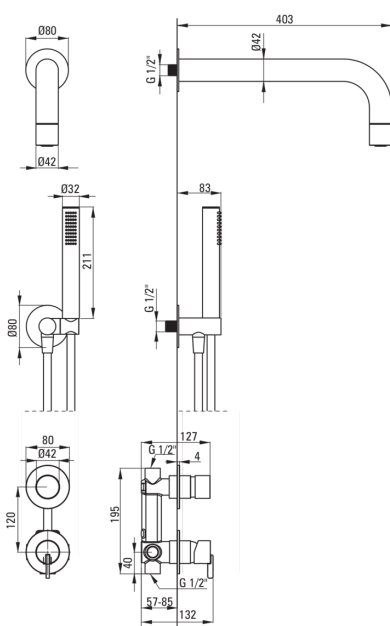

SILIA

Concealed shower set, with a fixed shower head

deante

Product code: NQS_A9XK

EAN: 5907650858485

Color: bianco

Warranty [years]: 7

Mixer

Mixer type	single-handle, mixer
Installation method	concealed
Acoustic group [db]	I (x ≤ 20)

Spout

Spout type	still
Range of shower/ bath spout [mm]	382

Shower overhead

Material	brass
Thickness	42
Diameter [mm]	42
Anti-calc	Yes
Number of functions	1
Stream type	rain

Hand shower

Number of functions	1
Anti-calc	Yes
Stream type	rain
Additional features	cool-out

Hose

Length [mm]	1500
Braid type	not applicable
Braid material	PVC
Anti-twist	1

Angled hose connector

Finish	bianco
Connection type	for the hose with hand shower holder
Shape	round
Material	brass, stainless steel
Connection thread	Yes
Concealed mounting	Yes

Features:

- Noble form and timeless simplicity
- Optimal cone-shaped water flow
- Flush-mounted installation ensures the aesthetics of the bathroom
- The mixer body is made of the highest quality brass
- Only the best materials, the quality of which has been confirmed by laboratory tests
- Adjustable shower hand angle
- Anti-twist system, preventing the hose from twisting
- Anti-calc system facilitating the removal of limescale deposits
- Anti-calc hand shower
- Cool-out hand shower
- Durable hose ends made of brass
- The offer includes a cleaning agent for fixtures in all colors