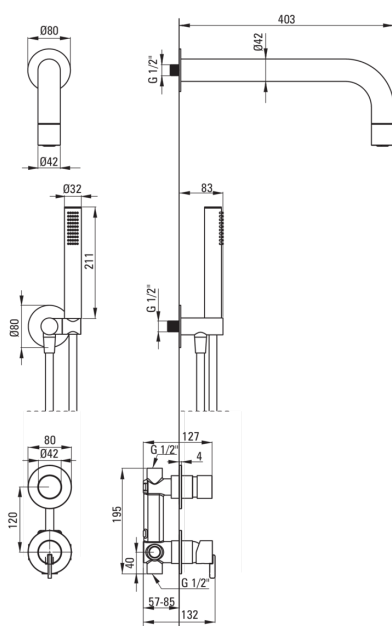

SILIA

Concealed shower set, with a fixed shower head

 deante

Product code: NQS_A9XK

EAN: 5907650858485

Color: bianco

Warranty [years]: 7

Mixer

Mixer type	single-handle, mixer
Installation method	concealed
Acoustic group [db]	I (x ≤ 20)

Spout

Spout type	still
Range of shower/ bath spout [mm]	382

Shower overhead

Material	brass
Thickness	42
Diameter [mm]	42
Anti-calc	Yes
Number of functions	1
Stream type	rain

Hand shower

Number of functions	1
Anti-calc	Yes
Stream type	rain
Additional features	cool-out

Hose

Length [mm]	1500
Braid type	not applicable
Braid material	PVC
Anti-twist	1

Angled hose connector

Finish	bianco
Connection type	for the hose with hand shower holder
Shape	round
Material	brass, stainless steel
Connection thread	Yes
Concealed mounting	Yes

Features:

- Noble form and timeless simplicity
- Optimal cone-shaped water flow
- Flush-mounted installation ensures the aesthetics of the bathroom
- The mixer body is made of the highest quality brass
- Only the best materials, the quality of which has been confirmed by laboratory tests
- Adjustable shower hand angle
- Anti-twist system, preventing the hose from twisting
- Anti-calc system facilitating the removal of limescale deposits
- Anti-calc hand shower
- Cool-out hand shower
- Durable hose ends made of brass
- Cleaning agent for fixtures in all colors available