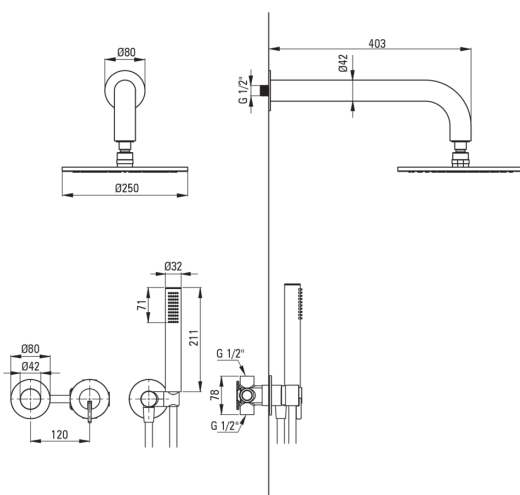

SILIA

Concealed shower set, with a shower head

 deante

Product code: NQS_A0YK

EAN: 5907650866282

Color: bianco

Warranty [years]: 7

Mixer

Mixer type	single-handle, mixer
Installation method	concealed
Acoustic group [db]	I (x ≤ 20)

Spout

Spout type	still
Range of shower/ bath spout [mm]	382

Shower overhead

Shape	round
Material	steel 304
Thickness	55
Diameter [mm]	250
Anti-calc	Yes
Number of functions	1
Stream type	rain
Quick response time for turning the water on and off	Yes

Hand shower

Number of functions	1
Anti-calc	Yes
Stream type	rain
Additional features	cool-out

Hose

Length [mm]	1500
Braid type	not applicable
Braid material	PVC
Anti-twist	1

Angled hose connector

Finish	bianco
Connection type	for the hose with hand shower holder
Shape	round
Material	brass, stainless steel
Connection thread	Yes
Concealed mounting	Yes

Features:

- Noble form and timeless simplicity
- Flush-mounted installation ensures the aesthetics of the bathroom
- The mixer body is made of the highest quality brass
- Only the best materials, the quality of which has been confirmed by laboratory tests
- Adjustable shower hand angle
- Anti-calc hand shower
- Anti-calc system facilitating the removal of limescale deposits
- Anti-twist system, preventing the hose from twisting
- Cool-out hand shower
- Durable hose ends made of brass
- Ceramic mechanical Click type function switch
- The offer includes a cleaning agent for fixtures in all colors