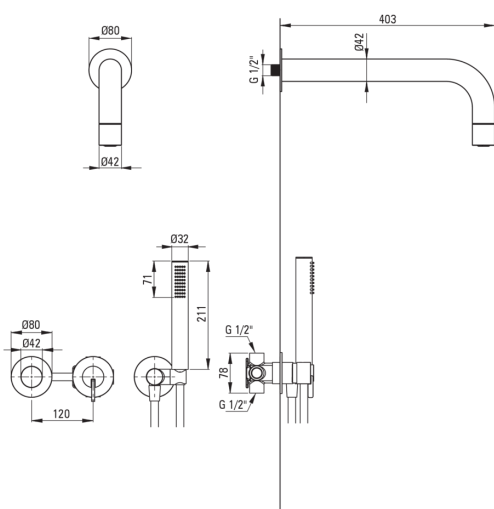

SILIA

Concealed shower set, with a fixed shower head

 deante

Product code: NQS_A0XK

EAN: 5907650866299

Color: bianco

Warranty [years]: 7

Mixer

Mixer type	single-handle, mixer
Installation method	concealed
Acoustic group [db]	1 (x ≤ 20)

Spout

Spout type	still
Range of shower/ bath spout [mm]	382

Shower overhead

Material	brass
Thickness	42
Diameter [mm]	42
Anti-calc	Yes
Number of functions	1
Stream type	rain

Hand shower

Number of functions	1
Anti-calc	Yes
Stream type	rain
Additional features	cool-out

Hose

Length [mm]	1500
Braid type	not applicable
Braid material	PVC
Anti-twist	1

Angled hose connector

Finish	bianco
Connection type	for the hose with hand shower holder
Shape	round
Material	brass, stainless steel
Connection thread	Yes
Concealed mounting	Yes

Features:

- Noble form and timeless simplicity
- Flush-mounted installation ensures the aesthetics of the bathroom
- The mixer body is made of the highest quality brass
- Only the best materials, the quality of which has been confirmed by laboratory tests
- Adjustable shower hand angle
- Anti-calc hand shower
- Anti-calc system facilitating the removal of limescale deposits
- Anti-twist system, preventing the hose from twisting
- Cool-out hand shower
- Durable hose ends made of brass
- Optimal cone-shaped water flow
- Ceramic mechanical Click type function switch
- The offer includes a cleaning agent for fixtures in all colors