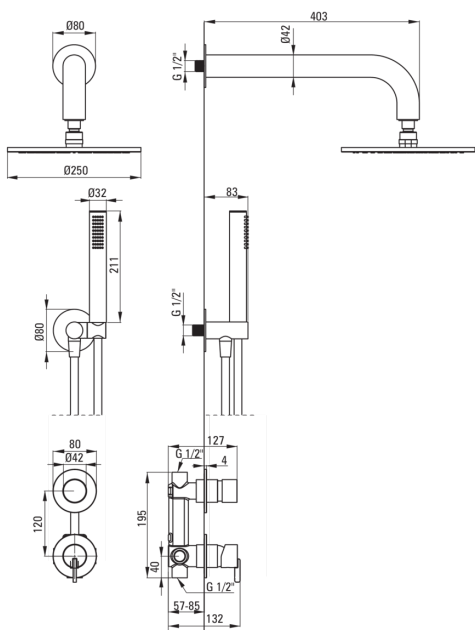

SILIA

Concealed shower set, with a shower head

 deante

Product code: NQS_09YK

EAN: 5907650819219

Color: chrome

Warranty [years]: 7

Mixer

Mixer type	single-handle, mixer
Installation method	concealed
Acoustic group [db]	I (x ≤ 20)

Spout

Range of shower/ bath spout [mm]	382
----------------------------------	-----

Shower overhead

Shape	round
Material	steel 304
Thickness	55
Diameter [mm]	250
Anti-calc	Yes
Number of functions	1
Stream type	rain
Quick response time for turning the water on and off	Yes

Hand shower

Number of functions	1
Anti-calc	Yes
Stream type	rain
Additional features	cool-out

Hose

Length [mm]	1500
Braid type	not applicable
Braid material	PVC
Anti-twist	1

Angled hose connector

Finish	steel
Connection type	for the hose with hand shower holder
Shape	round
Material	brass, stainless steel
Connection thread	Yes
Concealed mounting	Yes

Features:

- Noble form and timeless simplicity
- Handset holder integrated with the battery body
- Flush-mounted installation ensures the aesthetics of the bathroom
- The mixer body is made of the highest quality brass
- Adjustable shower hand angle
- Anti-twist system, preventing the hose from twisting
- Anti-calc system facilitating the removal of limescale deposits
- Anti-calc hand shower
- Durable hose ends made of brass
- Only the best materials, the quality of which has been confirmed by laboratory tests
- Cool-out hand shower
- Cleaning agent for fixtures in all colors available