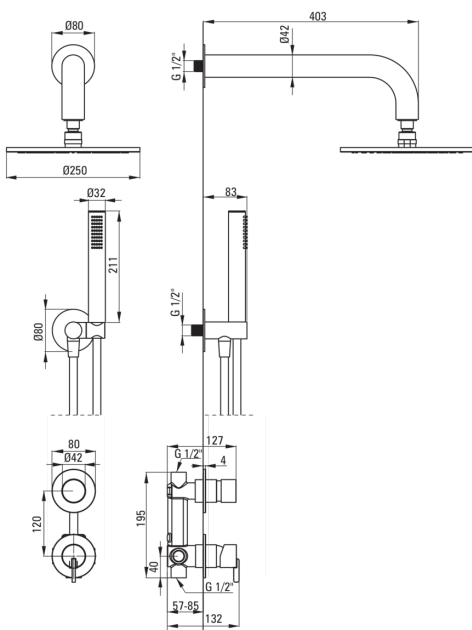

SILIA

Concealed shower set, with a shower head

 deante

Product code: NQS_09YK

EAN: 5907650819219

Color: chrome

Warranty [years]: 7

Mixer

Mixer type	single-handle, mixer
Installation method	concealed
Acoustic group [db]	I (x ≤ 20)

Spout

Range of shower/ bath spout [mm]	382
----------------------------------	-----

Shower overhead

Shape	round
Material	steel 304
Thickness	55
Diameter [mm]	250
Anti-calc	Yes
Number of functions	1
Stream type	rain
Quick response time for turning the water on and off	Yes

Hand shower

Number of functions	1
Anti-calc	Yes
Stream type	rain
Additional features	cool-out

Hose

Length [mm]	1500
Braid type	not applicable
Braid material	PVC
Anti-twist	1

Angled hose connector

Finish	steel
Connection type	for the hose with hand shower holder
Shape	round
Material	brass, stainless steel
Connection thread	Yes
Concealed mounting	Yes

Features:

- Noble form and timeless simplicity
- Handset holder integrated with the battery body
- Flush-mounted installation ensures the aesthetics of the bathroom
- The mixer body is made of the highest quality brass
- Adjustable shower hand angle
- Anti-twist system, preventing the hose from twisting
- Anti-calc system facilitating the removal of limescale deposits
- Anti-calc hand shower
- Durable hose ends made of brass
- Only the best materials, the quality of which has been confirmed by laboratory tests
- Cool-out hand shower
- The offer includes a cleaning agent for fixtures in all colors