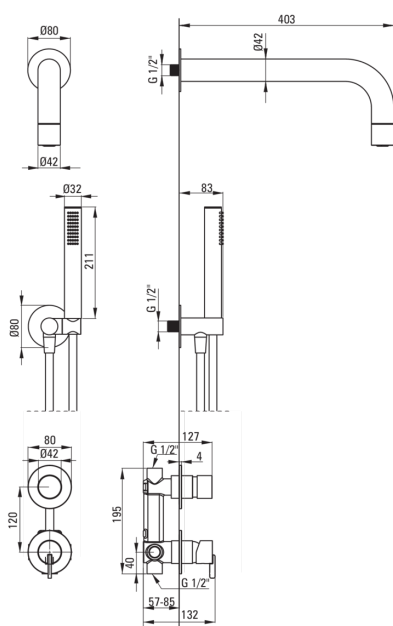

SILIA

Concealed shower set, with a fixed shower head

 deante

Product code: NQS_09XK

EAN: 5907650819172

Color: chrome

Warranty [years]: 7

Mixer

Mixer type	single-handle, mixer
Installation method	concealed
Acoustic group [db]	1 ($x \leq 20$)

Spout

Range of shower/ bath spout [mm]	382
----------------------------------	-----

Shower overhead

Material	brass
Diameter [mm]	42
Anti-calc	Yes
Number of functions	1
Stream type	rain

Hand shower

Number of functions	1
Anti-calc	Yes
Stream type	rain
Additional features	cool-out

Hose

Length [mm]	1500
Braid type	not applicable
Braid material	PVC
Anti-twist	1

Angled hose connector

Finish	steel
Connection type	for the hose with hand shower holder
Shape	round
Material	brass, stainless steel
Connection thread	Yes
Concealed mounting	Yes

Features:

- Noble form and timeless simplicity
- Optimal cone-shaped water flow
- Flush-mounted installation ensures the aesthetics of the bathroom
- The mixer body is made of the highest quality brass
- Only the best materials, the quality of which has been confirmed by laboratory tests
- Adjustable shower hand angle
- Anti-twist system, preventing the hose from twisting
- Anti-calc hand shower
- Anti-calc system facilitating the removal of limescale deposits
- Cool-out hand shower
- Durable hose ends made of brass