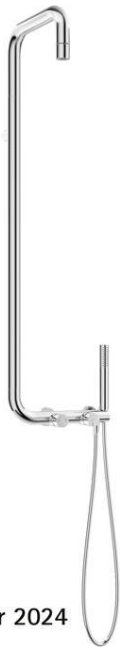

SILIA

Shower column, with shower mixer

Product code: NQS_04XM

EAN: 5907650818953

Color: chrome

Warranty [years]: 5

reddot winner 2024

Shower column

Finish chrome

Mixer Yes

Rail

Material brass

Function switch

Switch type click mechanical

Mixer

Mixer type mixer

Features:

- Noble form and timeless simplicity
- Handset holder integrated with the battery body
- Ceramic mechanical Click type function switch
- Optimal cone-shaped water flow
- The mixer body is made of the highest quality brass
- Durable hose ends made of brass
- Anti-twist system, preventing the hose from twisting
- Anti-calc system facilitating the removal of limescale deposits
- Anti-calc hand shower
- Only the best materials, the quality of which has been confirmed by laboratory tests
- Cool-out hand shower
- The offer includes a cleaning agent for fixtures in all colors