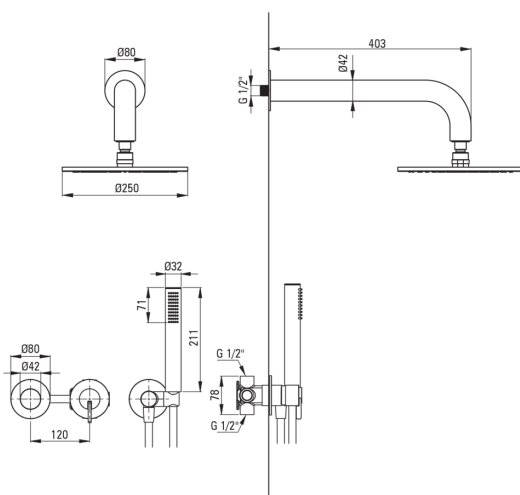

## Concealed shower set, with a shower head

 deante

Product code: NQS\_00YK

EAN: 5907650866305

Color: chrome

Warranty [years]: 7

### Spout

Range of shower/ bath spout [mm]	382
----------------------------------	-----

### Shower overhead

Shape	round
Material	steel 304
Thickness	55
Diameter [mm]	250
Anti-calc	Yes
Number of functions	1
Stream type	rain
Quick response time for turning the water on and off	Yes

### Hose

Length [mm]	1500
Braid type	not applicable
Braid material	PVC
Anti-twist	1