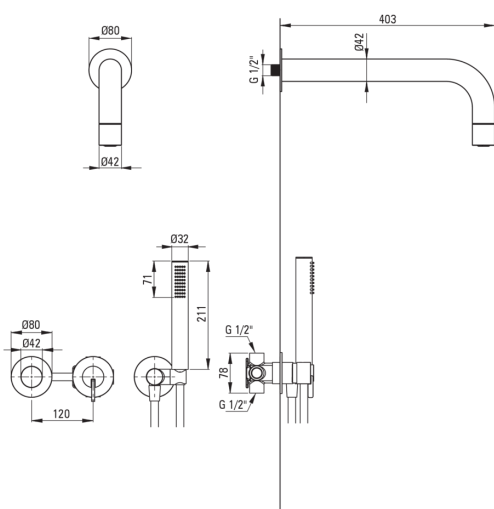

SILIA

Concealed shower set, with a fixed shower head

 deante

Product code: NQS_00XK

EAN: 5907650866312

Color: chrome

Warranty [years]: 7

Mixer

Mixer type	single-handle, mixer
Installation method	concealed
Acoustic group [db]	I (x ≤ 20)

Spout

Range of shower/ bath spout [mm]	382
----------------------------------	-----

Shower overhead

Material	brass
Diameter [mm]	42
Anti-calc	Yes
Number of functions	1
Stream type	rain

Hand shower

Number of functions	1
Anti-calc	Yes
Stream type	rain
Additional features	cool-out

Hose

Length [mm]	1500
Braid type	not applicable
Braid material	PVC
Anti-twist	1

Angled hose connector

Finish	steel
Connection type	for the hose with hand shower holder
Shape	round
Material	brass, stainless steel
Connection thread	Yes
Concealed mounting	Yes

Features:

- Noble form and timeless simplicity
- Flush-mounted installation ensures the aesthetics of the bathroom
- The mixer body is made of the highest quality brass
- Only the best materials, the quality of which has been confirmed by laboratory tests
- Adjustable shower hand angle
- Anti-calc hand shower
- Anti-calc system facilitating the removal of limescale deposits
- Anti-twist system, preventing the hose from twisting
- Cool-out hand shower
- Optimal cone-shaped water flow
- Durable hose ends made of brass
- Ceramic mechanical Click type function switch
- The offer includes a cleaning agent for fixtures in all colors