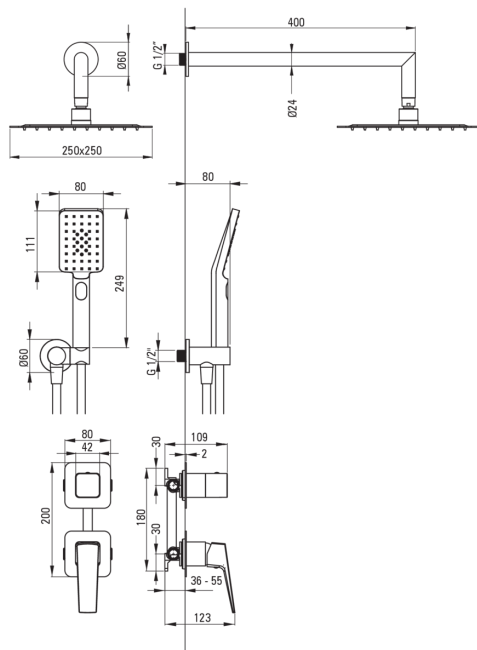

BLUR

Concealed shower set

Product code: NQL_N9YK

EAN: 5907650880141

Color: nero

Warranty [years]: 7

Mixer

Mixer type	single-handle, mixer
Acoustic group [db]	II (20 < x ≤ 30)

Spout

Spout type	still
Range of shower/ bath spout [mm]	325

Hand shower

Number of functions	3
Anti-calc	Yes
Stream type	rain, mist, mixed

Hose

Length [mm]	1500
Braid type	not applicable
Braid material	PVC
Anti-twist	1

Angled hose connector

Finish	nero
Connection type	for the hose with hand shower holder
Shape	round
Material	brass
Connection thread	Yes
Concealed mounting	Yes

Features:

- Innovative, durable and easy to clean Nero coating
- Only the best materials, the quality of which has been confirmed by laboratory tests
- Flush-mounted installation ensures the aesthetics of the bathroom
- Anti-calc system facilitating the removal of limescale deposits
- Anti-twist system, preventing the hose from twisting
- Durable hose ends made of brass
- Cleaning agent for fixtures in all colors available