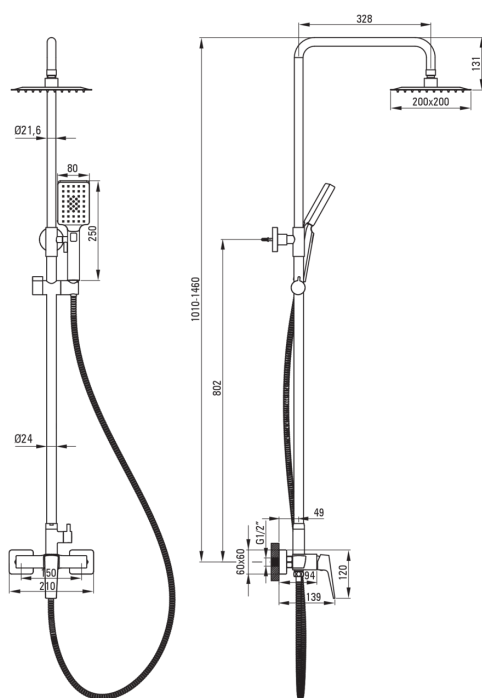

BLUR

Shower column, with shower mixer

Product code: NQL_N4XM

EAN: 5907650870890

Color: nero

Warranty [years]: 5

Shower column

Finish	nero
Mixer	Yes
Bar height adjustment from [mm]	850
Bar height adjustment up to [mm]	1350

Rail

Material	stainless steel
----------	-----------------

Shower overhead

Shape	square
Material	stainless steel
Width [mm]	200
Length [mm]	200
Thickness	5.5
Anti-calc	Yes
Number of functions	1
Stream type	rain

Hand shower

Number of functions	3
Anti-calc	Yes
Stream type	rain, mist, mixed

Hose

Length [mm]	1500
Braid type	not applicable
Braid material	PVC
Anti-twist	1

Features:

- Only the best materials, the quality of which has been confirmed by laboratory tests
- Ultra thin steel head
- Anti-calc system facilitating the removal of limescale deposits
- Anti-twist system, preventing the hose from twisting
- Anti-calc hand shower
- Durable hose ends made of brass