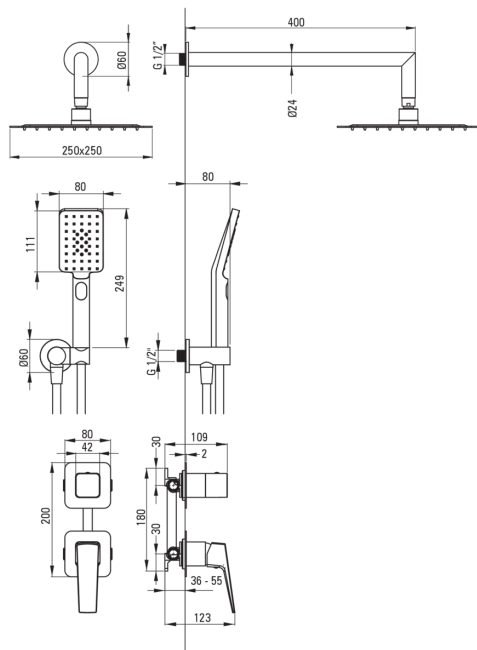

BLUR

Concealed shower set

Product code: NQL_D9YK

EAN: 5907650880134

Color: titanium

Warranty [years]: 7

Mixer

Mixer type	single-handle, mixer
Installation method	concealed
Acoustic group [db]	II (20 < x ≤ 30)

Spout

Spout type	still
Range of shower/ bath spout [mm]	388

Shower overhead

Shape	square
Material	stainless steel
Width [mm]	250
Length [mm]	250
Anti-calc	Yes
Number of functions	1
Stream type	rain

Hand shower

Number of functions	3
Anti-calc	Yes
Stream type	rain, mixed, mist

Hose

Length [mm]	1500
Braid type	not applicable
Braid material	PVC
Anti-twist	1

Angled hose connector

Finish	titanium
Connection type	for the hose with hand shower holder
Shape	round
Material	brass
Connection thread	Yes
Concealed mounting	Yes