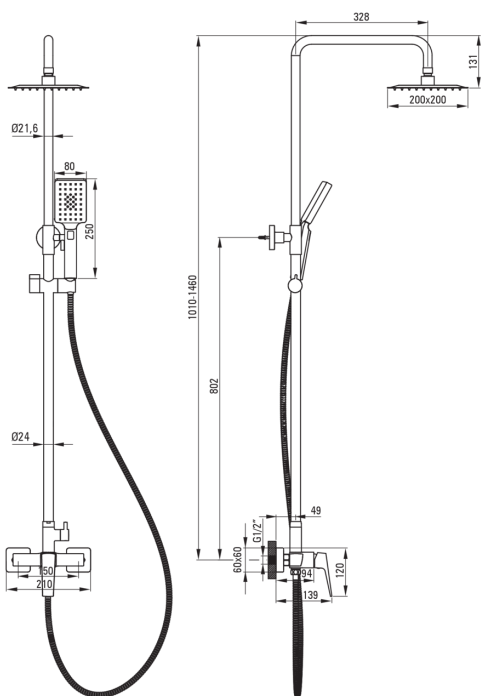

BLUR

Shower column, with shower mixer

Product code: NQL_D4XM

EAN: 5907650870906

Color: titanium

Warranty [years]: 5

Shower column

Finish	titanium
Mixer	Yes
Bar height adjustment from [mm]	850
Bar height adjustment up to [mm]	1350

Rail

Material	stainless steel
----------	-----------------

Shower overhead

Shape	square
Material	stainless steel
Width [mm]	200
Length [mm]	200
Thickness	5.5
Anti-calc	Yes
Number of functions	1
Stream type	rain

Hand shower

Number of functions	3
Anti-calc	Yes
Stream type	rain, mixed, mist

Hose

Length [mm]	1500
Braid type	not applicable
Braid material	PVC
Anti-twist	1

Features:

- Only the best materials, the quality of which has been confirmed by laboratory tests
- Innovative, durable and easy to clean Titanium coating
- Ultra thin steel head
- Anti-calc system facilitating the removal of limescale deposits
- Anti-twist system, preventing the hose from twisting
- Anti-calc hand shower
- Durable hose ends made of brass