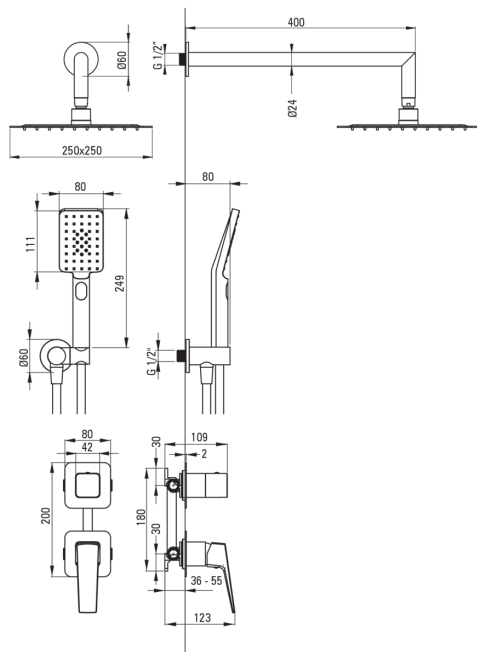

BLUR

Concealed shower set

Product code: NQL_09YK

EAN: 5907650880127

Color: chrome

Warranty [years]: 7

Mixer

Mixer type	single-handle, mixer
Installation method	concealed
Acoustic group [db]	II (20 < x ≤ 30)

Spout

Spout type	still
Range of shower/ bath spout [mm]	400

Shower overhead

Shape	square
Material	steel 304
Width [mm]	250
Length [mm]	250
Thickness	55
Anti-calc	Yes
Number of functions	1
Stream type	rain
Quick response time for turning the water on and off	Yes

Hand shower

Number of functions	3
Anti-calc	Yes
Stream type	rain, mist, mixed

Hose

Length [mm]	1500
Braid type	not applicable
Braid material	PVC
Anti-twist	1

Angled hose connector

Finish	chrome
Connection type	for the hose with hand shower holder
Shape	round
Material	brass
Connection thread	Yes
Concealed mounting	Yes