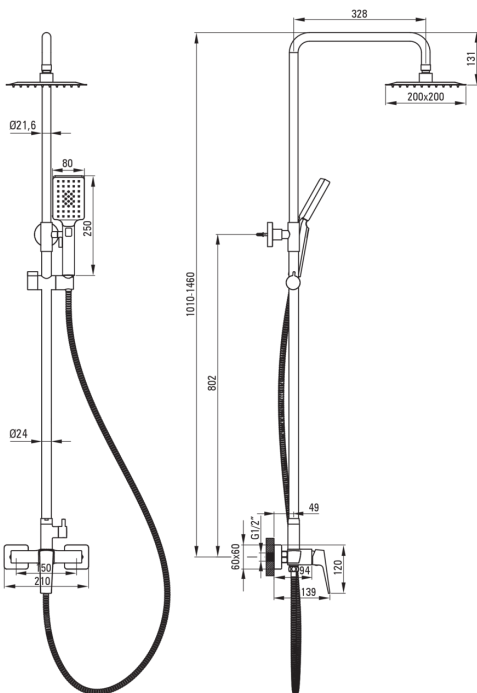

BLUR

Shower column, with shower mixer

Product code: NQL_04XM
EAN: 5907650870883
Color: chrome
Warranty [years]: 5

Shower column

Finish	chrome
Mixer	Yes
Bar height adjustment from [mm]	850
Bar height adjustment up to [mm]	1350

Rail

Material	stainless steel
----------	-----------------

Shower overhead

Shape	square
Material	stainless steel
Width [mm]	200
Length [mm]	200
Thickness	5.5
Anti-calc	Yes
Number of functions	1
Stream type	rain

Hand shower

Number of functions	3
Anti-calc	Yes
Stream type	rain, mist, mixed

Hose

Length [mm]	1500
Braid type	extensible, double braided
Braid material	stainless steel
Anti-twist	1

Features:

- Only the best materials, the quality of which has been confirmed by laboratory tests
- Anti-calc hand shower
- Anti-twist system, preventing the hose from twisting
- Durable hose ends made of brass
- Ultra thin steel head
- Anti-calc system facilitating the removal of limescale deposits