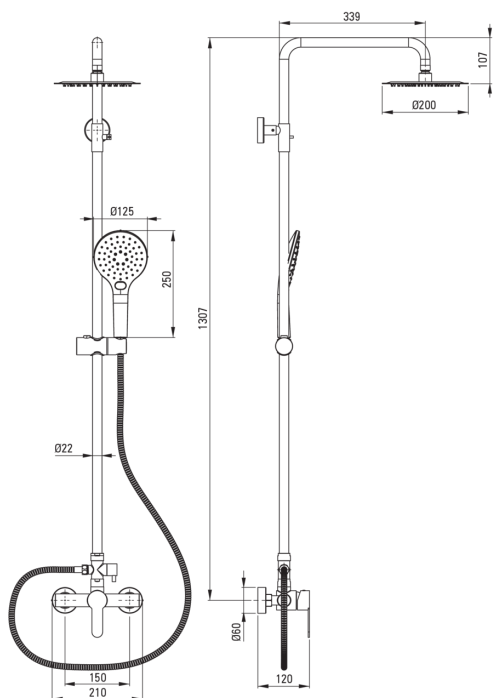

## Shower column, 3-function

Product code: NLU\_F1RK

EAN: 5907650863489

Color: brushed steel

Warranty [years]: 2

### Shower column

Finish	steel
Mixer	Yes

### Rail

Adjustable spacing	Yes
Material	stainless steel
Additional features	adjustable shower head angle

### Shower overhead

Shape	round
Material	stainless steel
Diameter [mm]	200
Anti-calc	Yes
Number of functions	1
Stream type	rain