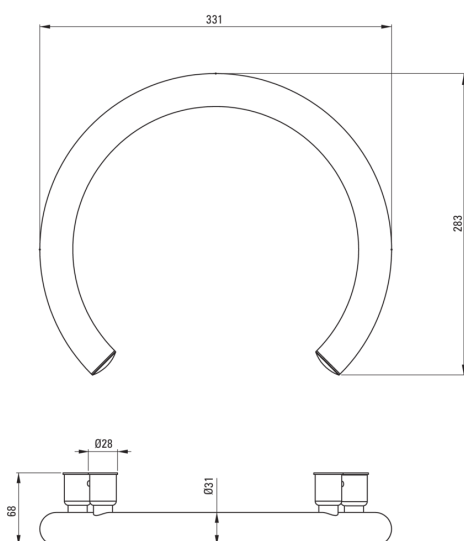

VITAL

Wall-mounted grab bar, horseshoe-shaped

Product code: NIV_B41G

EAN: 5908212071618

Color: nero

Warranty [years]: 2

Bathroom accessories

Material	steel 304
Height [mm]	283
Width [mm]	331
Depth [mm]	68
Load [kg]	150