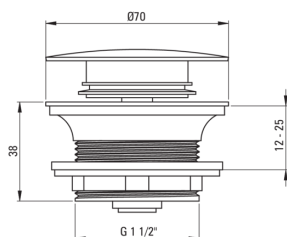

## Shower tray plug

Product code: NHC\_021A

EAN: 5907650823421

Color: chrome

Warranty [years]: 2

### Shower tray accessories

Siphon flow [l/s]	1
External elements color	chrome
Drain diameter	1 1/2"
Plug type	click-clack