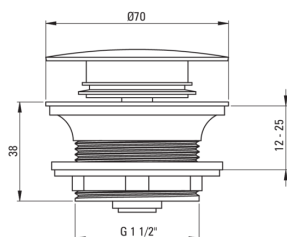

CLICK-CLACK

Shower tray plug

Product code: NHC_021A

EAN: 5907650823421

Color: chrome

Warranty [years]: 2

Plug

type	click-clack
purpose	shower tray

Shower tray accessories

Siphon flow [l/s]	1
External elements color	chrome
Drain diameter	1 1/2"
Plug type	click-clack

Features:

- Only the best materials, the quality of which has been confirmed by laboratory tests
- Dedicated cleaning agent, safe for cleaned surfaces
- Hygienic certificate of the National Institute of Hygiene confirming the product's compliance with safety standards