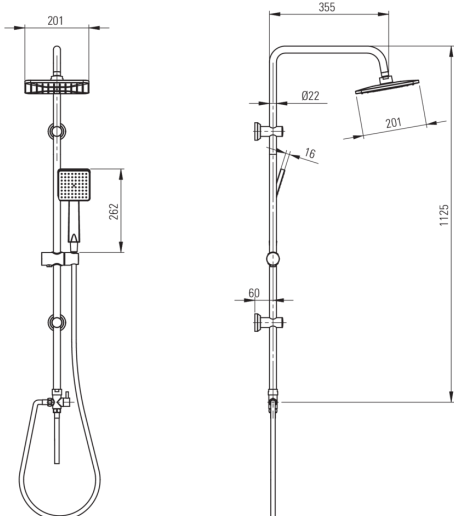

BORO

Shower column, 1-function

Product code: NER_N51K

EAN: 5907650812609

Color: nero

Warranty [years]: 5

Shower column

Finish: nero

Rail

Adjustable spacing: Yes
 Material: stainless steel
 Additional features: adjustable shower head angle

Shower overhead

Shape: square
 Material: ABS
 Width [mm]: 201
 Length [mm]: 201
 Anti-calc: Yes
 Number of functions: 1
 Stream type: rain

Hand shower

Number of functions: 1
 Anti-calc: Yes
 Stream type: rain

Hose

Length [mm]: 1500
 Braid type: not applicable
 Braid material: PVC

Function switch

Switch type: ceramic mechanical

Features:

- Steel that is very easy to clean
- The hand shower with Anti-calc system facilitates the removal of limescale
- Mechanical ceramic function switch
- Adjustable spacing of the fasteners, for easy bar installation on existing holes
- Only the best materials, the quality of which has been confirmed by laboratory tests
- Dedicated cleaning agent, safe for cleaned surfaces