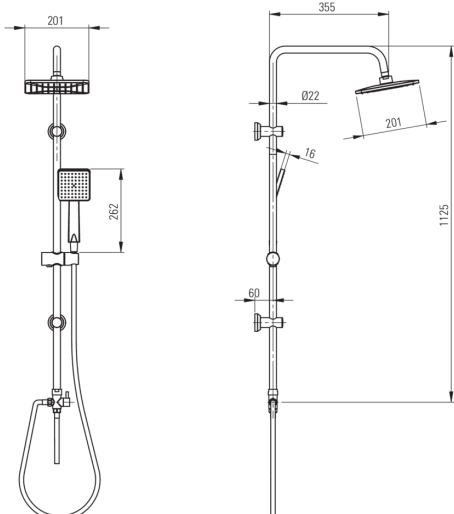

BORO

Shower column, 1-function

Product code: NER_N51K

EAN: 5907650812609

Color: nero

Warranty [years]: 5

Shower column

Finish: nero

Rail

Adjustable spacing: Yes
Material: stainless steel
Additional features: adjustable shower head angle

Shower overhead

Shape: square
Material: ABS
Width [mm]: 201
Length [mm]: 201
Anti-calc: Yes
Number of functions: 1
Stream type: rain

Hand shower

Number of functions: 1
Anti-calc: Yes
Stream type: rain

Hose

Length [mm]: 1500
Braid type: not applicable
Braid material: PVC

Function switch

Switch type: ceramic mechanical

Features:

- Steel that is very easy to clean
- The hand shower with Anti-calc system facilitates the removal of limescale
- Mechanical ceramic function switch
- Adjustable spacing of the fasteners, for easy bar installation on existing holes
- Only the best materials, the quality of which has been confirmed by laboratory tests
- Dedicated cleaning agent, safe for cleaned surfaces