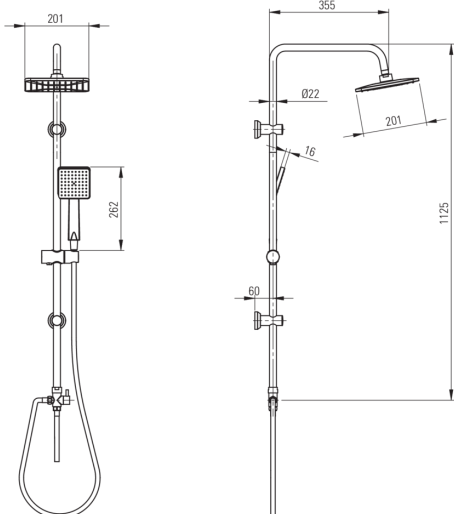

BORO

Shower column, 1-function

Product code: NER_N51K

EAN: 5907650812609

Color: nero

Warranty [years]: 5

Shower column

Finish: nero

Rail

Adjustable spacing: Yes
Material: stainless steel
Additional features: adjustable shower head angle

Shower overhead

Shape: square
Material: ABS
Width [mm]: 201
Length [mm]: 201
Anti-calc: Yes
Number of functions: 1
Stream type: rain

Hand shower

Number of functions: 1
Anti-calc: Yes
Stream type: rain

Hose

Length [mm]: 1500
Braid type: not applicable
Braid material: PVC

Function switch

Switch type: ceramic mechanical

Features:

- Steel that is very easy to clean
- The hand shower with Anti-calc system facilitates the removal of limescale
- Mechanical ceramic function switch
- Adjustable spacing of the fasteners, for easy bar installation on existing holes
- Only the best materials, the quality of which has been confirmed by laboratory tests
- Dedicated cleaning agent, safe for cleaned surfaces