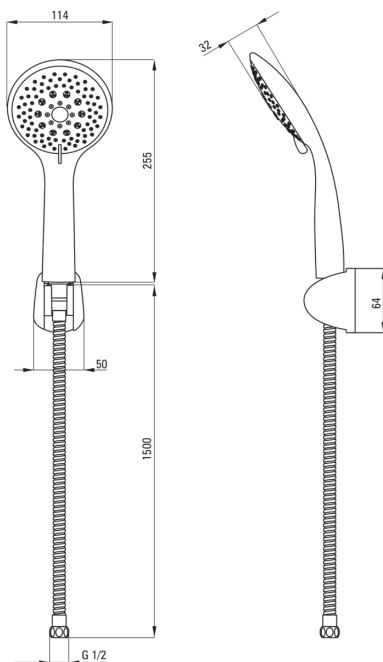

LOBO

Shower set, with fixed bracket

 deante

Product code: NBY_041K

EAN: 5908212076439

Color: chrome

Warranty [years]: 2

Shower set

Finish chrome, grey

Point holder Yes

Hose

Length [mm] 1500

Braid material stainless steel

Hand shower

Anti-calc Yes

Stream type rain, hydromassage, mixed

Hand shower holder

Installation wall-mounted

Hand shower angle adjustment Yes

Features:

- Shower hand angle adjustment
- The hand shower with Anti-calc system facilitates the removal of limescale
- Dedicated cleaning agent, safe for cleaned surfaces